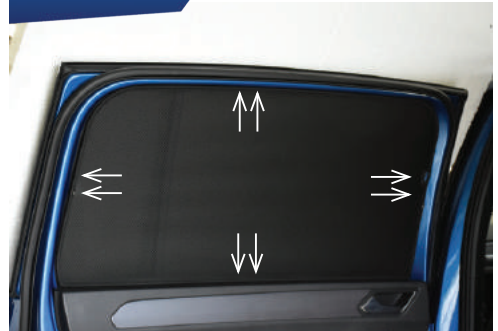

STEP #4

ENSURE SECURELY FITTED IN PLACE