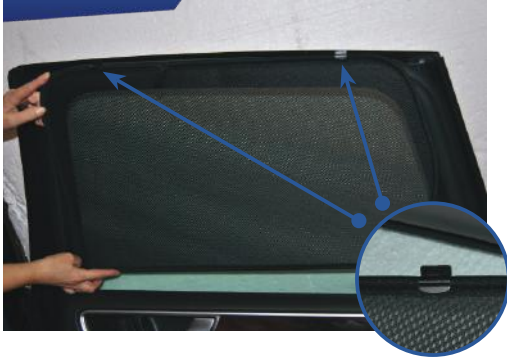

Side Shade Installation

VW TOUAREG 5DR

VW-TOUA-5-C

COMPONENTS NEEDED:

STEP #1

ATTACH CLIPS ON SHADE EDGES

STEP #2

POSITION THE SIDE SHADE

STEP #3

INSERT CLIPS INSIDE WEATHERSTRIP

STEP #4

ENSURE SECURELY FITTED IN PLACE

CAR
SHADES

Quarter Light Shade Installation

VW TOUAREG 5DR
VW-TOUA-5-C

COMPONENTS NEEDED: