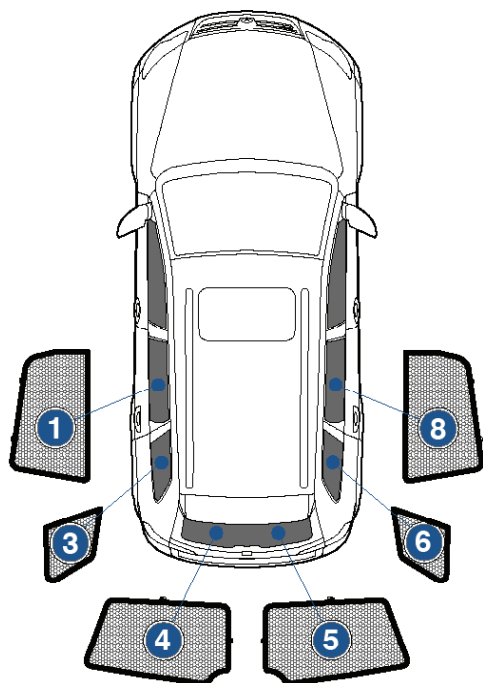

Installation Manual

VW TOUAREG 5DR
VW-TOUA-5-C

COMPONENTS INCLUDED

SHADES

FIXING CLIPS

CL-M04 x 4

CL-M12 x 2

CL-M14 x 1

Side Shade Installation

VW TOUAREG 5DR

VW-TOUA-5-C

COMPONENTS NEEDED:

STEP #1

ATTACH CLIPS ON SHADE EDGES

STEP #2

POSITION THE SIDE SHADE

STEP #3

INSERT CLIPS INSIDE WEATHERSTRIP

STEP #4

ENSURE SECURELY FITTED IN PLACE

CAR
SHADES

Quarter Light Shade Installation

VW TOUAREG 5DR
VW-TOUA-5-C

COMPONENTS NEEDED: