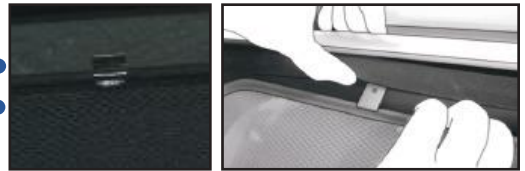

STEP #3

INSERT CLIPS INSIDE WEATHERSTRIP

STEP #4

ENSURE SECURELY FITTED IN PLACE

CAR
SHADES

Quarter Light Shade Installation

VW TOUAREG 5DR
VW-TOUA-5-C

COMPONENTS NEEDED: