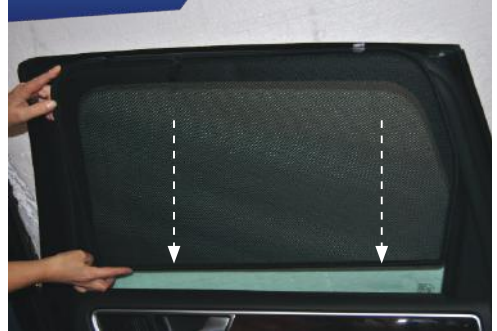

Side Shade Installation

VW TOUAREG 5DR

VW-TOUA-5-C

COMPONENTS NEEDED:

STEP #1

ATTACH CLIPS ON SHADE EDGES

STEP #2

POSITION THE SIDE SHADE

STEP #3

INSERT CLIPS INSIDE WEATHERSTRIP

STEP #4

ENSURE SECURELY FITTED IN PLACE

CAR
SHADES

Quarter Light Shade Installation

VW TOUAREG 5DR
VW-TOUA-5-C

COMPONENTS NEEDED: