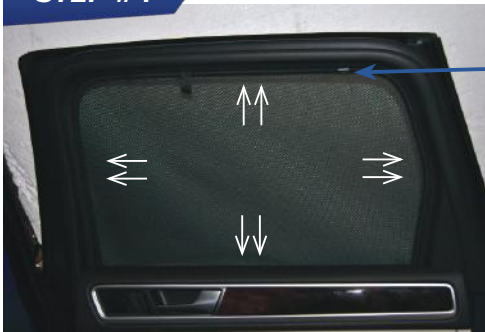

Side Shade Installation

VW TOUAREG 5DR

VW-TOUA-5-C

COMPONENTS NEEDED:

STEP #1

ATTACH CLIPS ON SHADE EDGES

STEP #2

POSITION THE SIDE SHADE

STEP #3

INSERT CLIPS INSIDE WEATHERSTRIP

STEP #4

ENSURE SECURELY FITTED IN PLACE

CAR
SHADES

Quarter Light Shade Installation

VW TOUAREG 5DR
VW-TOUA-5-C

COMPONENTS NEEDED: