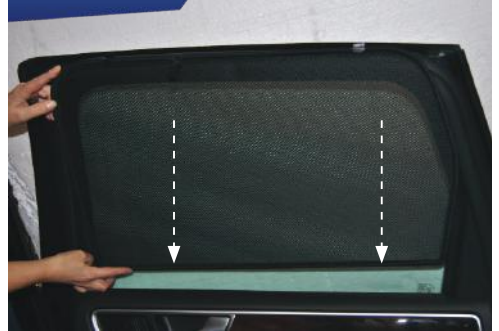

Installation Manual

VW TOUAREG 5DR
VW-TOUA-5-C-18

COMPONENTS INCLUDED

FIXING CLIPS

CL-M04 x 4

Side Shade Installation

VW TOUAREG 5DR

VW-TOUA-5-C-18

COMPONENTS NEEDED:

STEP #1

ATTACH CLIPS ON SHADE EDGES

STEP #2

POSITION THE SIDE SHADE

STEP #3

INSERT CLIPS INSIDE WEATHERSTRIP

STEP #4

ENSURE SECURELY FITTED IN PLACE

CAR
SHADES