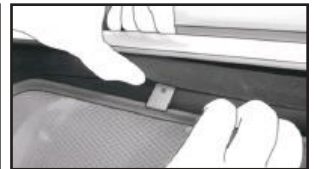

COMPONENTS NEEDED:

STEP #1

ATTACH CLIPS ON SHADE EDGES

STEP #2

POSITION THE SIDE SHADE

STEP #3

INSERT CLIPS INSIDE WEATHERSTRIP

STEP #4

ENSURE SECURELY FITTED IN PLACE

CAR
SHADES