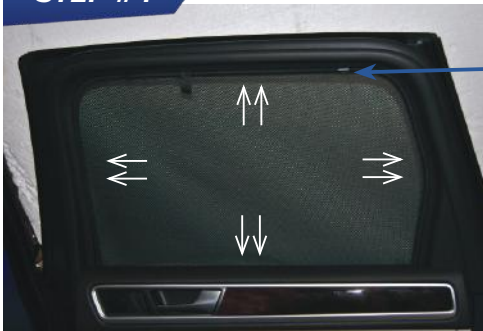

COMPONENTS NEEDED:

STEP #1

ATTACH CLIPS ON SHADE EDGES

STEP #2

POSITION THE SIDE SHADE

STEP #3

INSERT CLIPS INSIDE WEATHERSTRIP

STEP #4

ENSURE SECURELY FITTED IN PLACE

CAR
SHADES