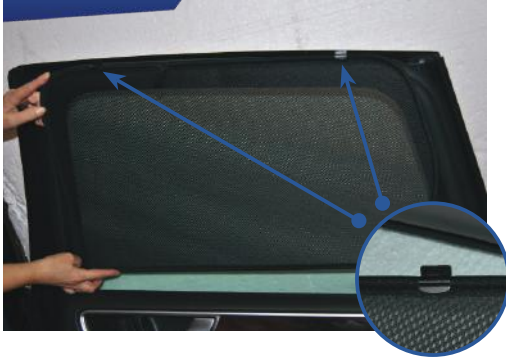

Installation Manual

VW TOUAREG 5DR
VW-TOUA-5-C-18

COMPONENTS INCLUDED

FIXING CLIPS

CL-M04 x 4

Side Shade Installation

VW TOUAREG 5DR

VW-TOUA-5-C-18

COMPONENTS NEEDED:

STEP #1

ATTACH CLIPS ON SHADE EDGES

STEP #2

POSITION THE SIDE SHADE

STEP #3

INSERT CLIPS INSIDE WEATHERSTRIP

STEP #4

ENSURE SECURELY FITTED IN PLACE

CAR
SHADES