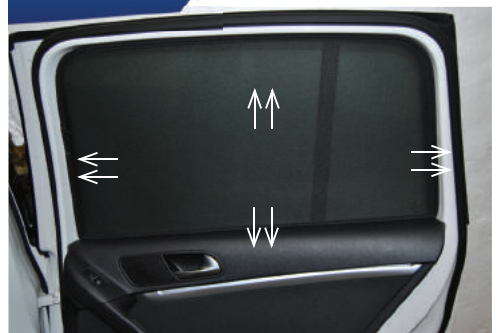

POSITION THE SIDE SHADE

STEP #3

ATTACH SIDE SHADE BEHIND CLIPS

STEP #4

ENSURE SECURELY FITTED IN PLACE

CAR
SHADES

Quarter Light Shade Installation

VW TIGUAN 5DR
VW-TIGU-5-A