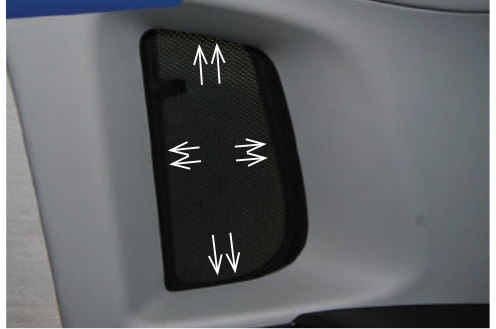

POSITION THE SIDE SHADE

STEP #3

ATTACH SIDE SHADE BEHIND CLIPS

STEP #4

ENSURE SECURELY FITTED IN PLACE

CAR
SHADES

Quarter Light Shade Installation

VW TIGUAN 5DR
VW-TIGU-5-A

COMPONENTS NEEDED:

STEP #1

POSITION SHADE EDGES

STEP #2

ENSURE SECURELY FITTED IN PLACE

Rear Shade Installation

VW TIGUAN 5DR
VW-TIGU-5-A

COMPONENTS NEEDED:

STEP #1 ATTACH CLIPS ON SHADE EDGES

STEP #2 POSITION THE REAR SHADE

STEP #3 INSERT CLIPS BEHIND INTERIOR TRIM

STEP #4 REPEAT THE PROCESS ON OTHER SHADE

STEP #5 ENSURE SECURELY FITTED IN PLACE