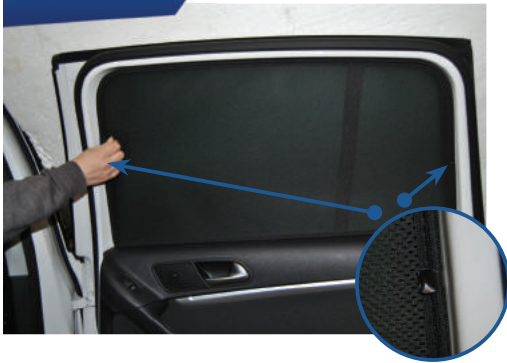

CL-M14 x 1

CL-T01 x 1

Side Shade Installation

VW TIGUAN 5DR
VW-TIGU-5-A

COMPONENTS NEEDED:

STEP #1

INSERT CLIPS INSIDE WEATHERSTRIP

STEP #2

POSITION THE SIDE SHADE

STEP #3

ATTACH SIDE SHADE BEHIND CLIPS

STEP #4

ENSURE SECURELY FITTED IN PLACE

CAR
SHADES

Quarter Light Shade Installation

VW TIGUAN 5DR
VW-TIGU-5-A