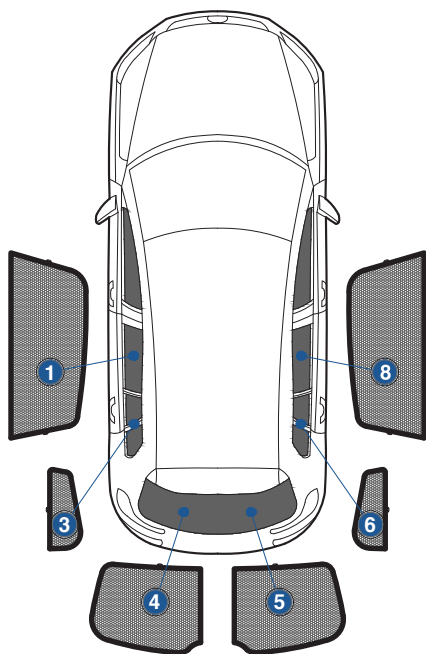

Installation Manual

VW TIGUAN 5DR

VW-TIGU-5-A

COMPONENTS INCLUDED

SHADES

FIXING CLIPS

CL-M02 x 2

CL-M05 x 4

CL-M14 x 1

CL-T01 x 1

Side Shade Installation

VW TIGUAN 5DR
VW-TIGU-5-A

COMPONENTS NEEDED:

STEP #1

INSERT CLIPS INSIDE WEATHERSTRIP

STEP #2

POSITION THE SIDE SHADE

STEP #3

ATTACH SIDE SHADE BEHIND CLIPS

STEP #4

ENSURE SECURELY FITTED IN PLACE

CAR
SHADES

Quarter Light Shade Installation

VW TIGUAN 5DR
VW-TIGU-5-A