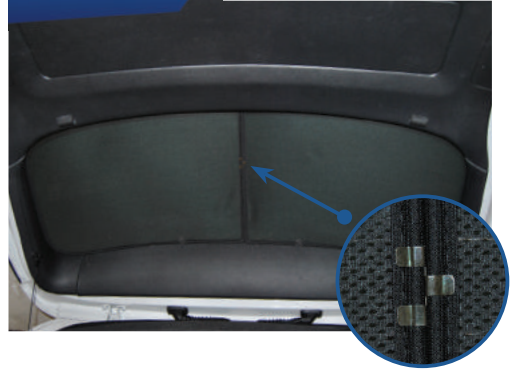

COMPONENTS NEEDED:

STEP #1

POSITION SHADE EDGES

STEP #2

ENSURE SECURELY FITTED IN PLACE

Rear Shade Installation

VW TIGUAN 5DR
VW-TIGU-5-A

COMPONENTS NEEDED:

STEP #1 ATTACH CLIPS ON SHADE EDGES

STEP #2 POSITION THE REAR SHADE

STEP #3 INSERT CLIPS BEHIND INTERIOR TRIM

STEP #4 REPEAT THE PROCESS ON OTHER SHADE

STEP #5 ENSURE SECURELY FITTED IN PLACE