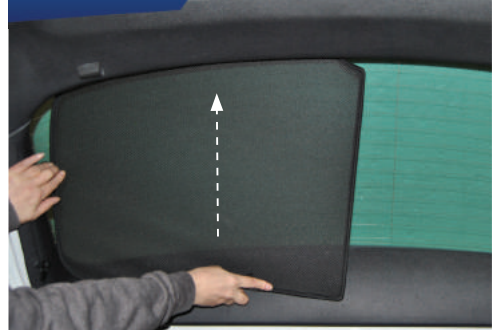

STEP #2 POSITION THE REAR SHADE