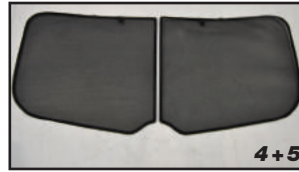

COMPONENTS NEEDED:

STEP #1

POSITION SHADE EDGES

STEP #2

ENSURE SECURELY FITTED IN PLACE

Rear Shade Installation

VW TIGUAN 5DR
VW-TIGU-5-A

COMPONENTS NEEDED: