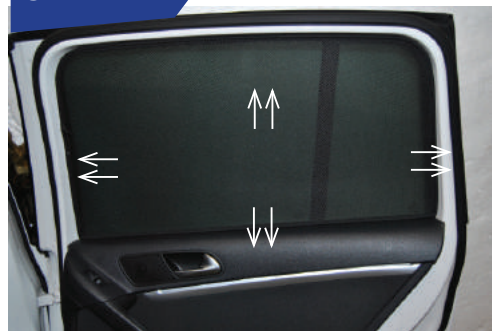

CAR
SHADES

Side Shade Installation

VW TIGUAN 5DR
VW-TIGU-5-A-18

COMPONENTS NEEDED:

1+8

CL-M05 x 4

STEP #1

INSERT CLIPS INSIDE WEATHERSTRIP

STEP #2

POSITION THE SIDE SHADE

STEP #3

ATTACH SIDE SHADE BEHIND CLIPS

STEP #4

ENSURE SECURELY FITTED IN PLACE

CAR
SHADES