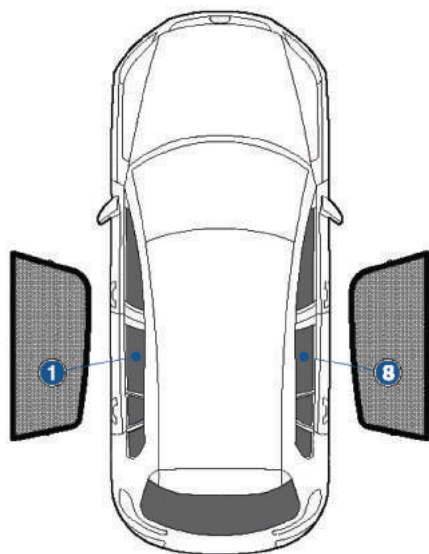

Installation Manual

VW TIGUAN 5DR
VW-TIGU-5-A-18

COMPONENTS INCLUDED

SHADES

1+8

FIXING CLIPS

CL-M05 x 4

CL-T01 x 1

CAR
SHADES

Side Shade Installation

VW TIGUAN 5DR
VW-TIGU-5-A-18

COMPONENTS NEEDED:

1+8

CL-M05 x 4

STEP #1

INSERT CLIPS INSIDE WEATHERSTRIP

STEP #2

POSITION THE SIDE SHADE

STEP #3

ATTACH SIDE SHADE BEHIND CLIPS

STEP #4

ENSURE SECURELY FITTED IN PLACE

CAR
SHADES