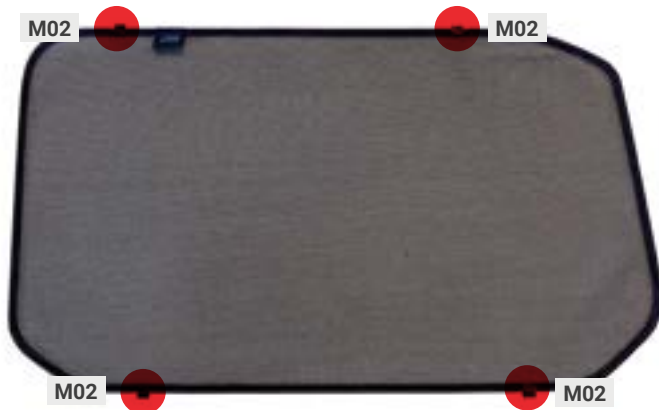

VW T7 MULTIVAN | MPV

VW-T7MV-5-A

Port Windows

Port Window Shades - x2

CLIP PLACEMENT

M02 - x8