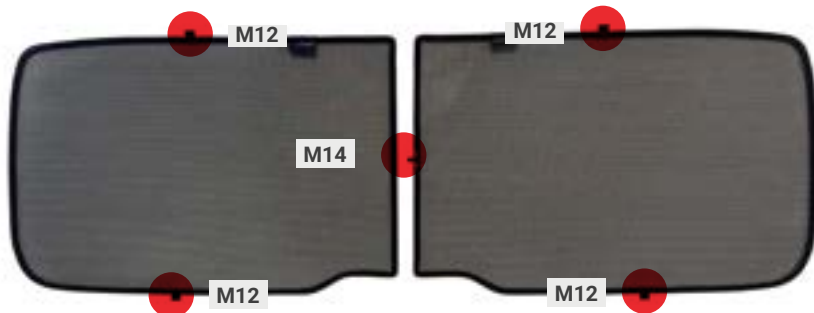

VW T7 MULTIVAN | MPV

VW-T7MV-5-A

Tailgate Window

CLIP PLACEMENT

Tailgate Shades - x2

M12 - x4

M14 - x1