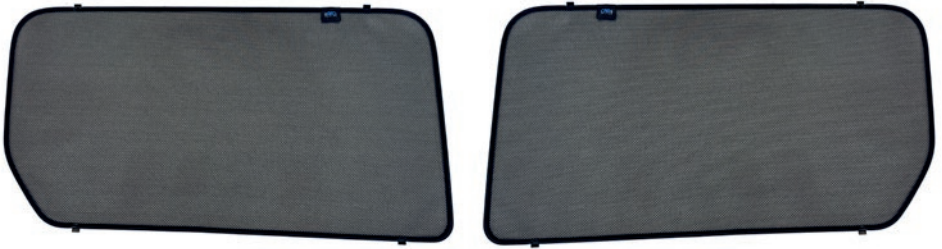

## VW T7 MULTIVAN | MPV VW-T7MV-5-A-18

Included Components:

### Side Window Shades

M01

M02 - x8

M03

M04

M05

M09

M11