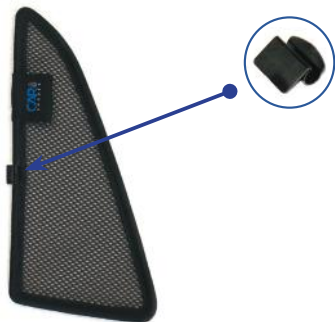

Installation

VW POLO 5DR
VW-POLO-5-D

Components Needed

Port Shade Installation

STEP 1