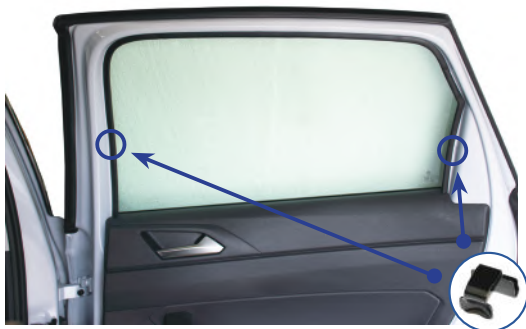

Installation

VW POLO 5DR
VW-POLO-5-D

Components Needed

Side Shade Installation

STEP 1

STEP 2

STEP 3

STEP 4

STEP 5

STEP 6

Repeat steps 3 & 4 for the other CL-M05 clip