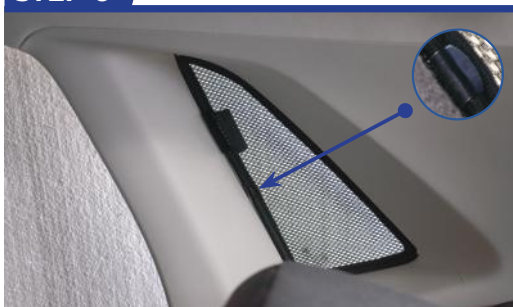

STEP 11

STEP 12

Repeat this whole process for the other side

Installation

VW POLO 5DR
VW-POLO-5-D

Components Needed

Port Shades

CL-M02 x 2

Port Shade Installation

STEP 1

STEP 2

STEP 3

STEP 4

STEP 5

STEP 6

Repeat this whole process for the other side