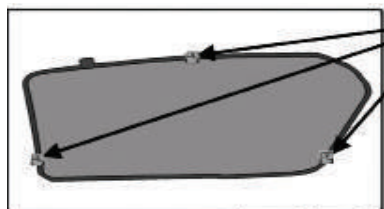

Installation Manual

VOLKSWAGEN POLO 5DR
VW-POLO-5-C-18

COMPONENTS INCLUDED

① + ⑧

FIXING CLIPS

CL-M05 x 6

SIDE SHADE INSTALLATION

① + ⑧