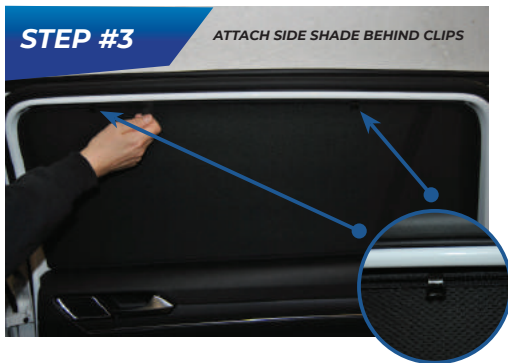

# Side Shade Installation

VW PASSAT EST  
VW-PASS-E-D-18

COMPONENTS NEEDED:

1+8

CL-M05 x 4

**CAR**<sup>®</sup>  
SHADES