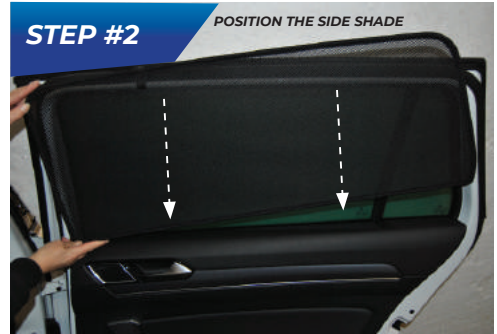

# Side Shade Installation

VW PASSAT EST  
VW-PASS-E-D-18

COMPONENTS NEEDED:

1+8

CL-M05 x 4

**CAR**<sup>®</sup>  
SHADES