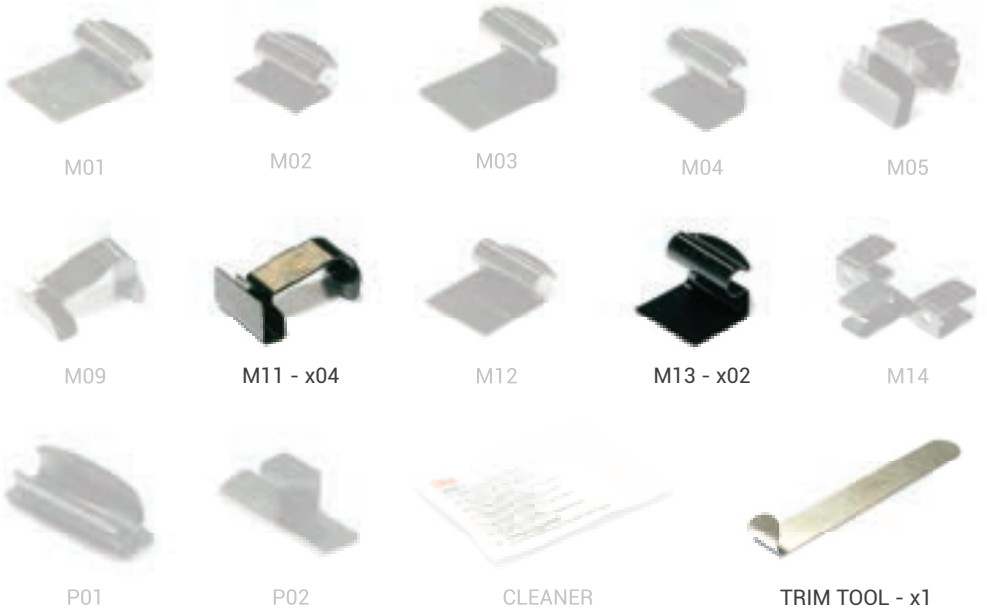

VW ID5 | 5 DOOR
VW-ID5-5-A-18

Included Components:

Side Window Shades

VW ID5 | 5 DOOR

VW-ID5-5-A-18

Side Windows

CLIP PLACEMENT

Side Window Shades - x2

M11 - x4

M13 - x2

TRIM TOOL - x1

CAR

S H A D E S