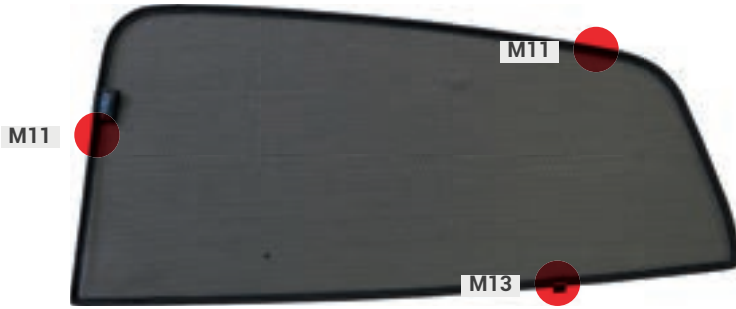

VW ID5 | 5 DOOR
VW-ID5-5-A-18

Included Components:

Side Window Shades

VW ID5 | 5 DOOR

VW-ID5-5-A-18

Side Windows

CLIP PLACEMENT

Side Window Shades - x2

M11 - x4

M13 - x2

TRIM TOOL - x1

CAR

S H A D E S