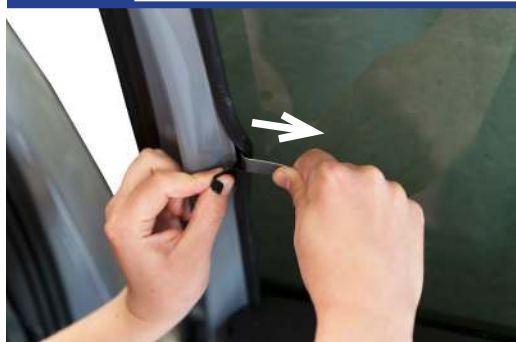

Installation

VW GOLF ESTATE 5DR
VW-GOLF-E-H-18

Components Needed

Side Shade Installation

STEP 1

STEP 2

STEP 3

STEP 4

STEP 5

STEP 6

Repeat steps 3 & 4 for the second M11 Clip.