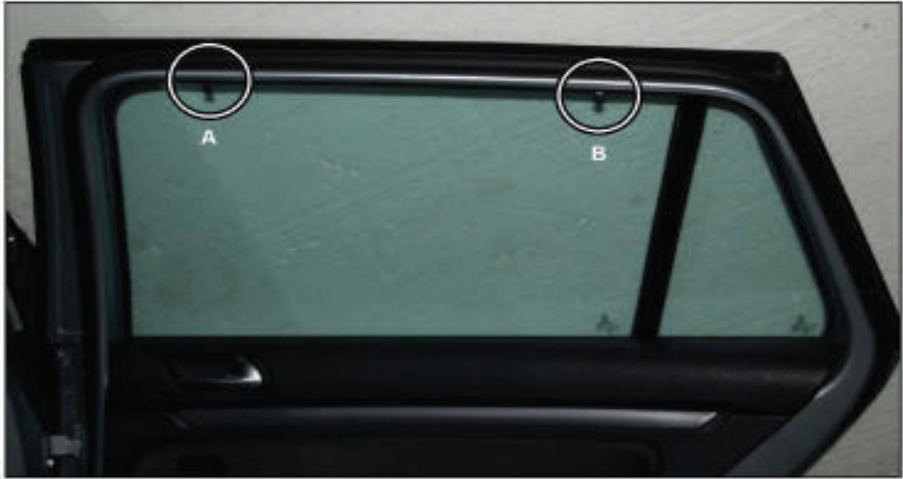

Installation Manual

VOLKSWAGEN GOLF (MK6) ESTATE
VW-GOLF-E-F-18

COMPONENTS INCLUDED

FIXING CLIPS

x 2

CL-M09 x 4

Installation

VOLKSWAGEN GOLF (MK6) ESTATE
VW-GOLF-E-F-18

SIDE SHADE INSTALLATION

x2

Installation

VOLKSWAGEN GOLF (MK6) ESTATE
VW-GOLF-E-F-18

SIDE SHADE INSTALLATION

Installation

VOLKSWAGEN GOLF (MK6) ESTATE
VW-GOLF-E-F-18

SIDE SHADE INSTALLATION