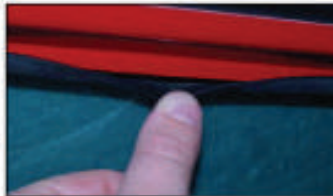

Installation Manual

VOLKSWAGEN GOLF (MK6) ESTATE
VW-GOLF-E-F-18

COMPONENTS INCLUDED

FIXING CLIPS

x 2

CL-M09 x 4

Installation

VOLKSWAGEN GOLF (MK6) ESTATE
VW-GOLF-E-F-18

SIDE SHADE INSTALLATION

x2

Installation

VOLKSWAGEN GOLF (MK6) ESTATE
VW-GOLF-E-F-18

SIDE SHADE INSTALLATION

Installation

VOLKSWAGEN GOLF (MK6) ESTATE
VW-GOLF-E-F-18

SIDE SHADE INSTALLATION