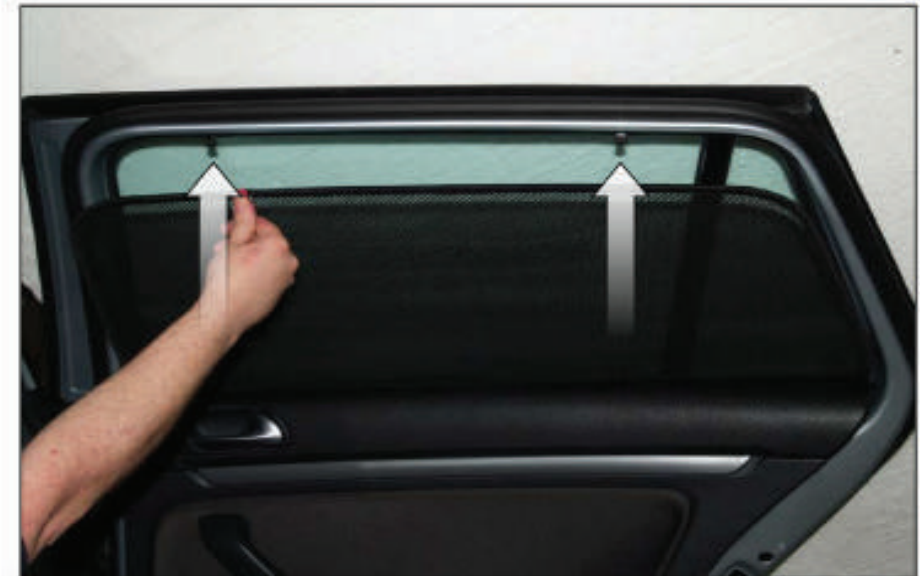

SIDE SHADE INSTALLATION

x2

Installation

VOLKSWAGEN GOLF (MK6) ESTATE
VW-GOLF-E-F-18

SIDE SHADE INSTALLATION

Installation

VOLKSWAGEN GOLF (MK6) ESTATE
VW-GOLF-E-F-18

SIDE SHADE INSTALLATION