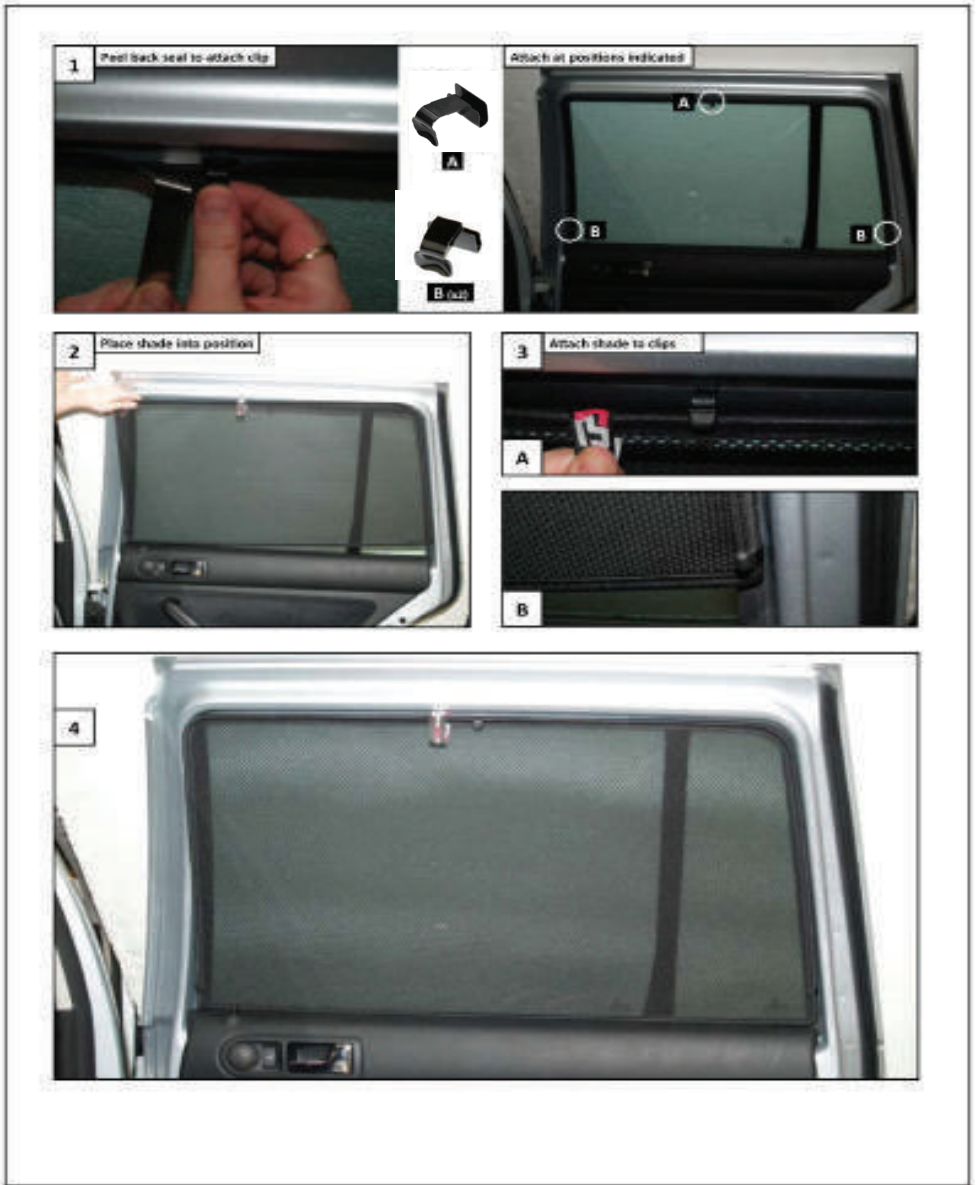

Installation Manual

VOLKSWAGEN GOLF (MK4) ESTATE
VW-GOLF-E-D

COMPONENTS INCLUDED

Installation

VOLKSWAGEN GOLF (MK4) ESTATE
VW-GOLF-E-D

Installation

VOLKSWAGEN GOLF (MK4) ESTATE
VW-GOLF-E-D

Position shade into place. No fixing clips required.