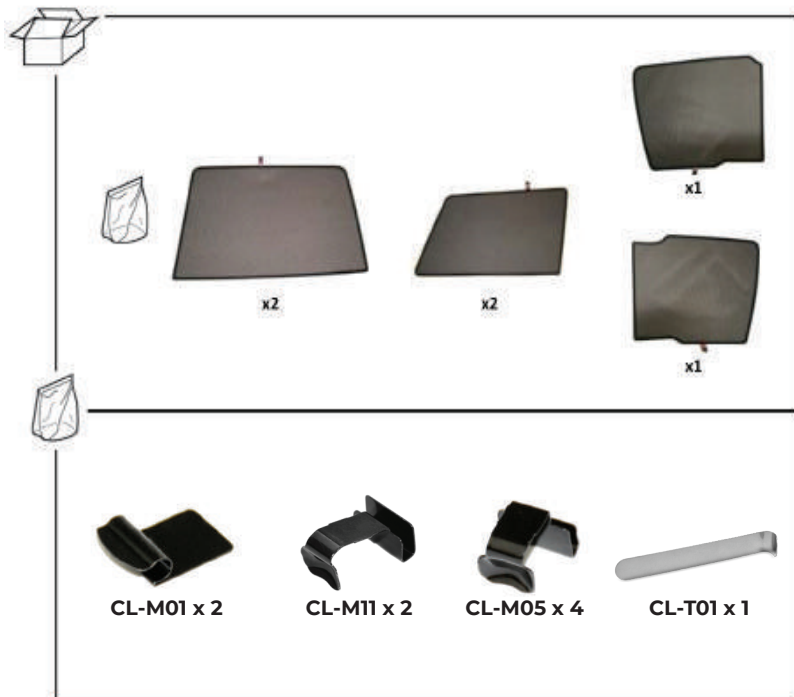

Installation Manual

VOLKSWAGEN GOLF (MK4) ESTATE
VW-GOLF-E-D

COMPONENTS INCLUDED

Installation

VOLKSWAGEN GOLF (MK4) ESTATE
VW-GOLF-E-D

Installation

VOLKSWAGEN GOLF (MK4) ESTATE
VW-GOLF-E-D

Position shade into place. No fixing clips required.

Installation

VOLKSWAGEN GOLF (MK4) ESTATE
VW-GOLF-E-D