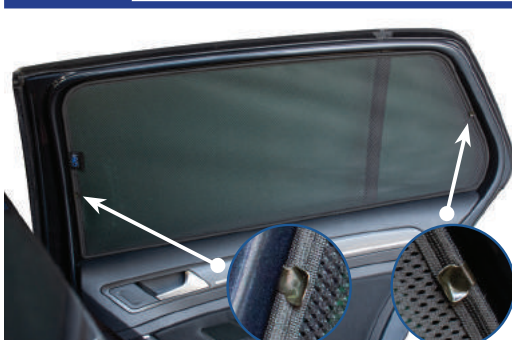

STEP 3

STEP 4

STEP 5

STEP 6

Repeat Step 3 & 4 for the left hand clip

Installation

VOLKSWAGEN GOLF (MK7) 5DR
VW-GOLF-5-G-18

Side Shade Installation

STEP 7

STEP 8

STEP 9

STEP 10

Repeat this whole process for the other side.