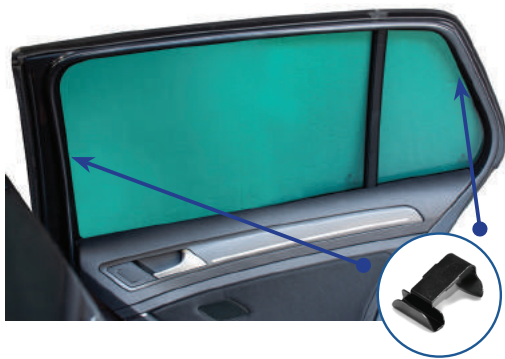

Installation Manual

VOLKSWAGEN GOLF (MK7) 5DR
VW-GOLF-5-G-18

Shades

Side Shades

Fixing Clips

CL-M09 x 4

CL-T01 x 1

Installation

VOLKSWAGEN GOLF (MK7) 5DR
VW-GOLF-5-G-18

Components Needed

Side Shades

CL-M09 x 4

CL-T01 x 1

Side Shade Installation

STEP 1

STEP 2