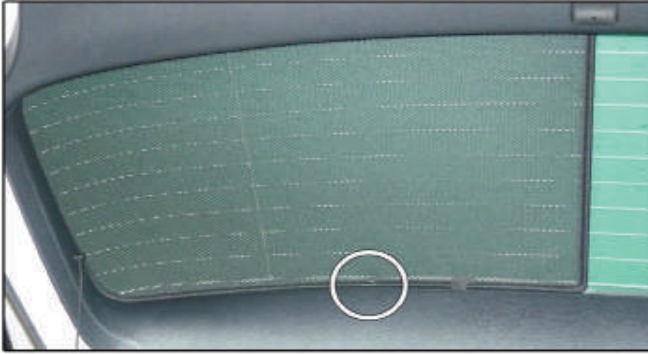

Installation

VOLKSWAGEN GOLF (MK6) 5DR
VW-GOLF-5-F

TAILGATE SHADE INSTALLATION

Installation

VOLKSWAGEN GOLF (MK6) 5DR
VW-GOLF-5-F

TAILGATE SHADE INSTALLATION

x2