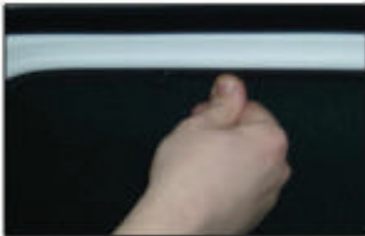

SIDE SHADE INSTALLATION