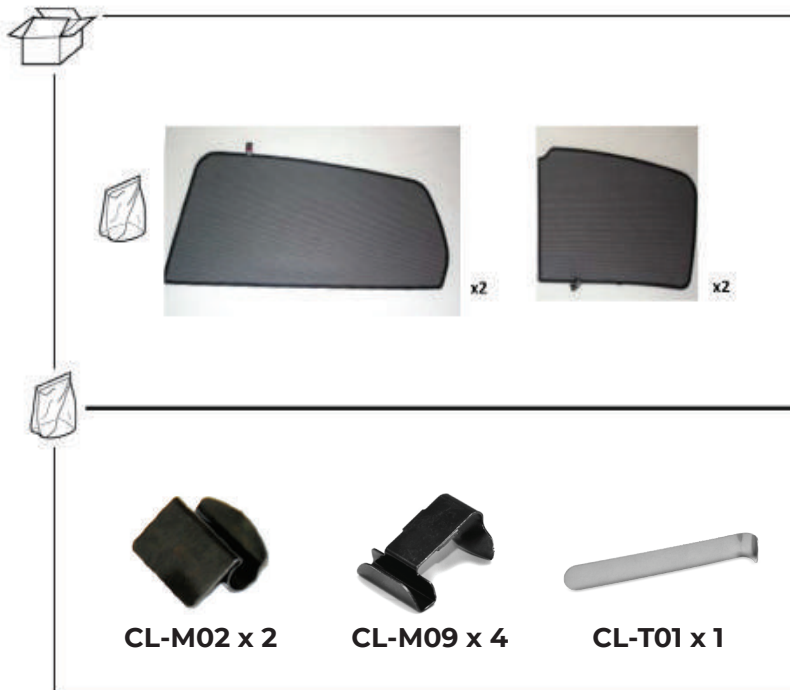

Installation Manual

VOLKSWAGEN GOLF (MK5) 5DR
VW-GOLF-5-E

COMPONENTS INCLUDED

Installation

VOLKSWAGEN GOLF (MK5) 5DR
VW-GOLF-5-E

Installation

VOLKSWAGEN GOLF (MK5) 5DR
VW-GOLF-5-E