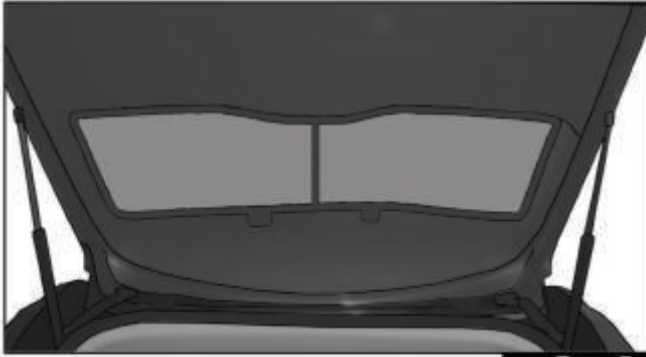

SIDE SHADE INSTALLATION

Installation

VOLKSWAGEN BORA 4DR
VW-BORA-4-A

REAR SHADE INSTALLATION

Installation

VOLKSWAGEN BORA 4DR
VW-BORA-4-A

REAR SHADE INSTALLATION

④ + ⑤