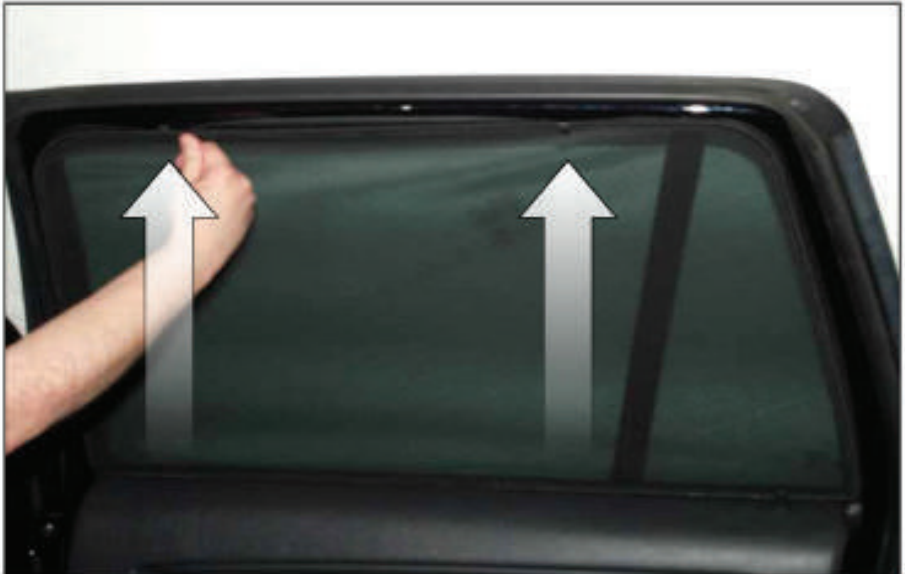

Installation Manual

VOLVO XC90 5DR
VOL-XC90-5-A-18

COMPONENTS INCLUDED

x 2

FIXING CLIPS

CL-M05 x 4

SIDE SHADE INSTALLATION

x 2

Installation

VOLVO XC90 5DR
VOL-XC90-5-A-18

SIDE SHADE INSTALLATION

Installation

VOLVO XC90 5DR
VOL-XC90-5-A-18

SIDE SHADE INSTALLATION