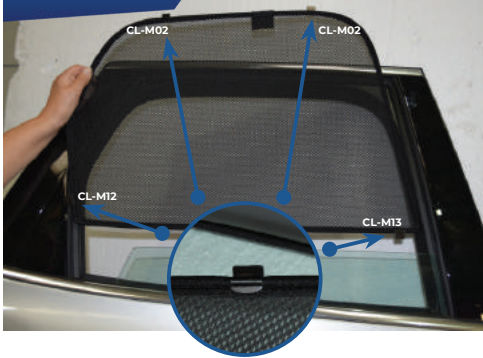

Installation Manual

VOLVO XC60 5DR
VOL-XC60-5-B-18

COMPONENTS INCLUDED

FIXING CLIPS

CL-M02 x 4

CL-M12 x 2

CL-M13 x 2

Side Shade Installation

VOLVO XC60 5DR
VOL-XC60-5-B-18

COMPONENTS NEEDED:

STEP #1

ATTACH CLIPS ON SHADE EDGES

STEP #2

POSITION THE SIDE SHADE

STEP #3

INSERT CLIPS INSIDE WEATHERSTRIP

STEP #4

ENSURE SECURELY FITTED IN PLACE