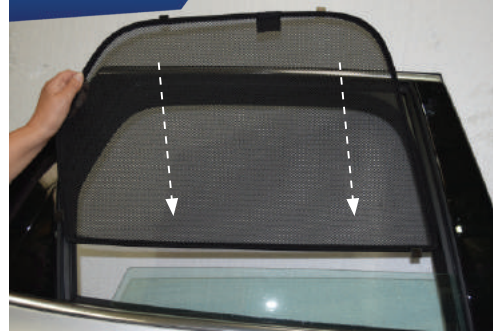

VOLVO XC60 5DR
VOL-XC60-5-B-18

COMPONENTS NEEDED:

STEP #1

ATTACH CLIPS ON SHADE EDGES

STEP #2

POSITION THE SIDE SHADE

STEP #3

INSERT CLIPS INSIDE WEATHERSTRIP

STEP #4

ENSURE SECURELY FITTED IN PLACE