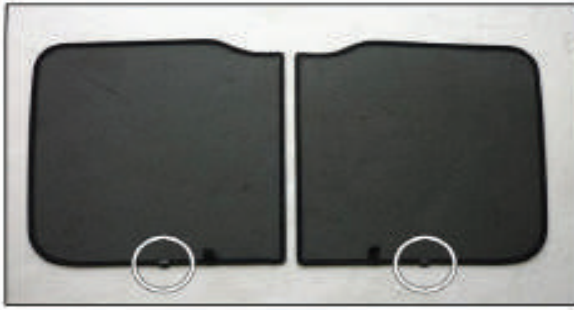

Installation

VOLVO XC60 5DR
VOL-XC60-5-A

PORT SHADE INSTALLATION

PORT SHADE INSTALLATION

X2

TAILGATE SHADE INSTALLATION

Installation

VOLVO XC60 5DR
VOL-XC60-5-A