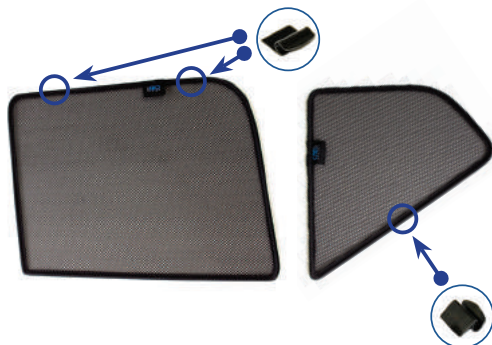

Installation Manual

VOLVO XC40 5DR
VOL-XC40-5-A-18

Shades

Main Side Shades

Small Side Shades

Fixing Clips

CL-M12 x 4

CL-M02 x 2

Installation

VOLVO XC40 5DR
VOL-XC40-5-A-18

Components Needed

Side Shades

CL-M12 x 4

CL-M02 x 2

Side Shade Installation

STEP 1

STEP 2

STEP 3

STEP 4

STEP 5

STEP 6

Installation

VOLVO XC40 5DR
VOL-XC40-5-A-18

Side Shade Installation