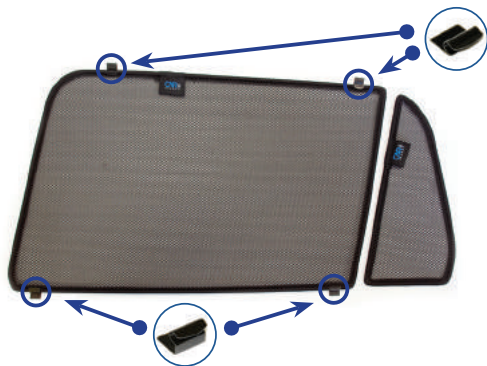

Side Shade Installation

STEP 1