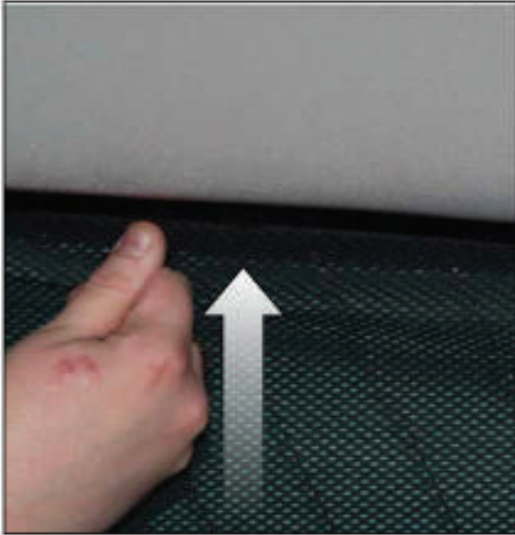

PORT/LOAD AREA SHADE INSTALLATION