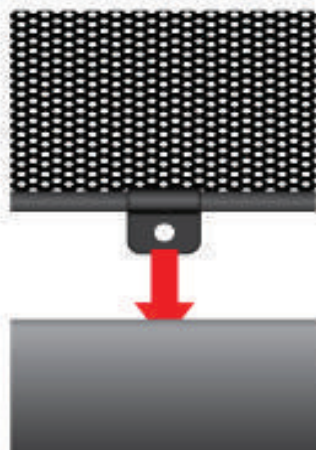

VOLVO V50 ESTATE
VOL-V50-E-A

PORT/LOAD AREA SHADE INSTALLATION

Installation

VOLVO V50 ESTATE
VOL-V50-E-A

REAR SHADE INSTALLATION

X2

Installation

VOLVO V50 ESTATE
VOL-V50-E-A

REAR SHADE INSTALLATION

Installation

VOLVO V50 ESTATE
VOL-V50-E-A

REAR SHADE INSTALLATION

Installation

VOLVO V50 ESTATE
VOL-V50-E-A

REAR SHADE INSTALLATION