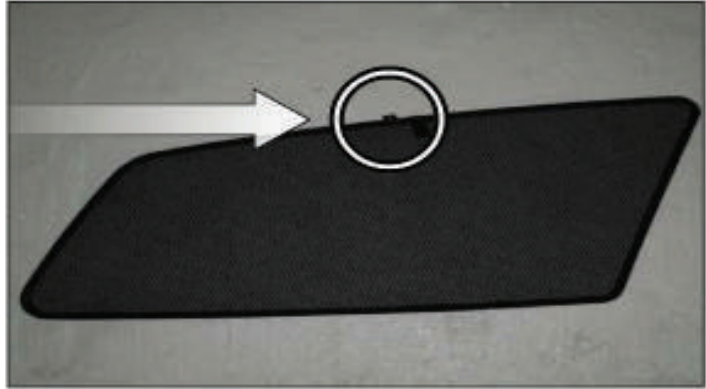

SIDE SHADE INSTALLATION

Installation

VOLVO V50 ESTATE
VOL-V50-E-A

PORT/LOAD AREA SHADE INSTALLATION

Installation

VOLVO V50 ESTATE
VOL-V50-E-A

PORT/LOAD AREA SHADE INSTALLATION

Installation