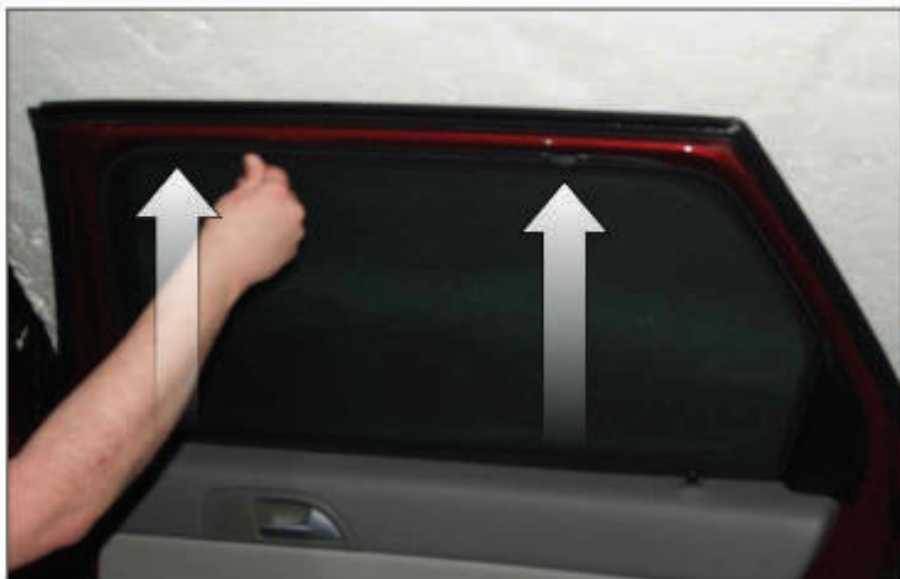

Installation Manual

VOLVO V50 ESTATE
VOL-V50-E-A

COMPONENTS INCLUDED

CL-P02 x 4

CL-M02 x 4

CL-W01 x 1

Installation

VOLVO V50 ESTATE
VOL-V50-E-A

SIDE SHADE INSTALLATION

Installation

VOLVO V50 ESTATE
VOL-V50-E-A

PORT/LOAD AREA SHADE INSTALLATION

Installation

VOLVO V50 ESTATE
VOL-V50-E-A

PORT/LOAD AREA SHADE INSTALLATION

Installation