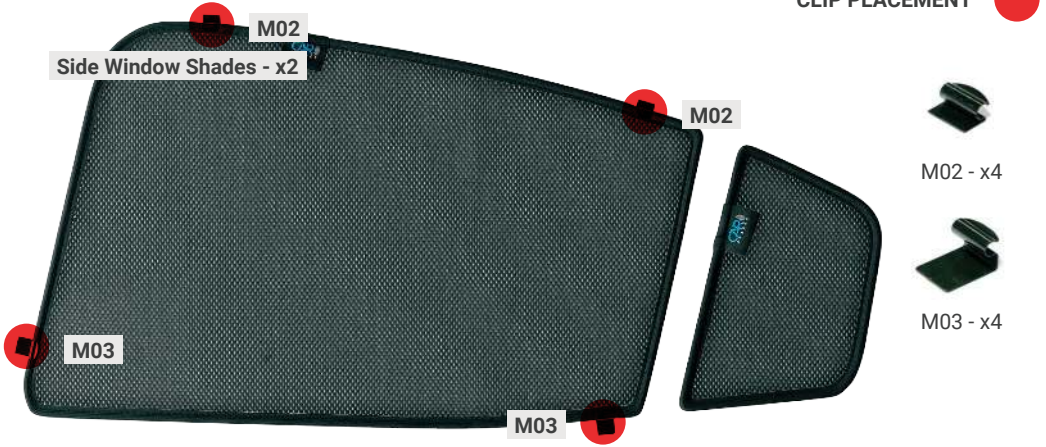

VOLVO S60 | 4-DOOR

VOL-S60-4-C-18

Side Windows