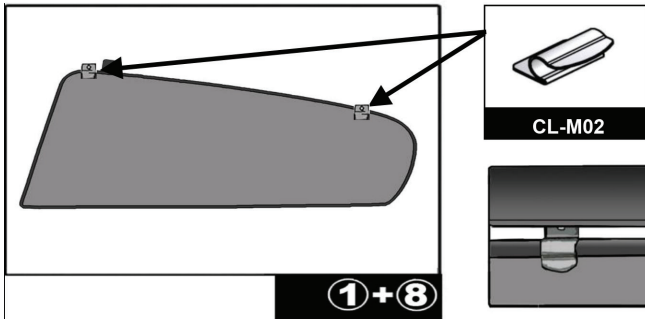

Installation Manual

VOLVO S60 4DR
VOL-S60-4-B-18

COMPONENTS INCLUDED

1 + 8

FIXING CLIPS

CL-M02 x 6

Installation

VOLVO S60 4DR

VOL-S60-4-B-18

SIDE SHADE INSTALLATION

Installation

VOLVO S60 4DR

VOL-S60-4-B-18

2ND SIDE SHADE INSTALLATION