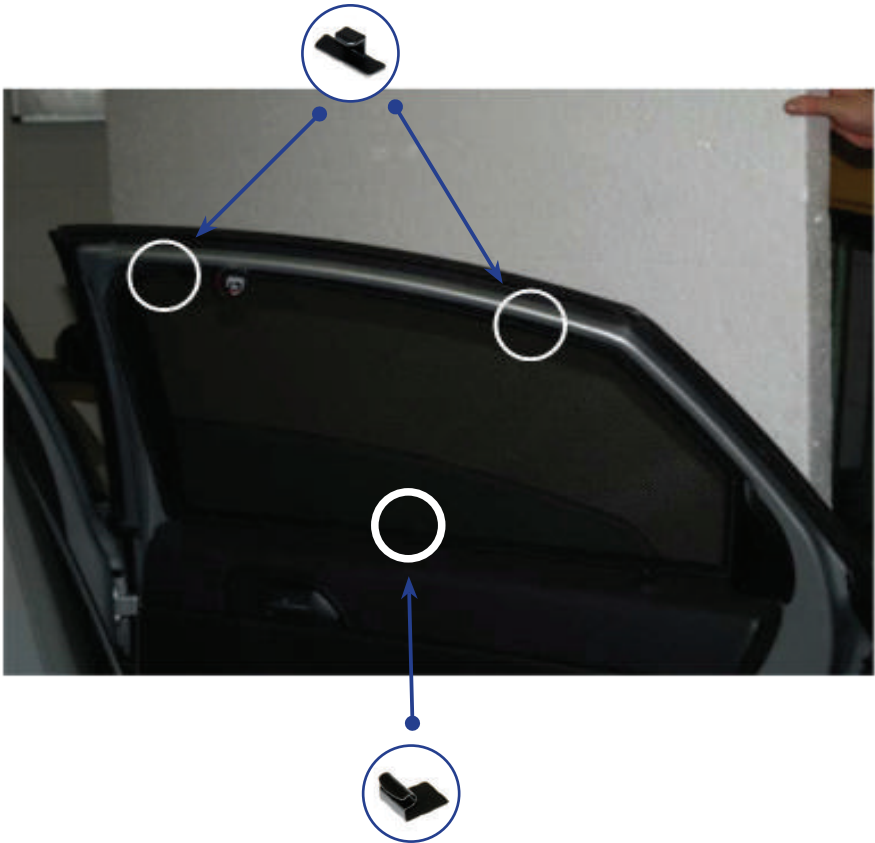

Installation

VOLVO S40 4DR
VOL-S40-4-B