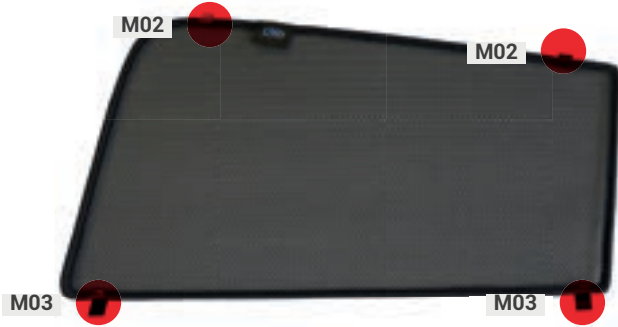

## Side Windows

CLIP PLACEMENT

Side Window Shades (Part A) - x2

M02 - x4

M03 - x4

Please note these shades are fitted from the outside of the window