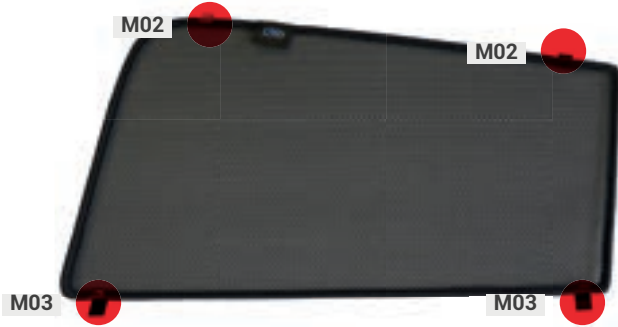

CLEANER

TRIM TOOL - x1

VOLVO C40 | SUV

VOL-C40-5-A-18

Side Windows

CLIP PLACEMENT

Side Window Shades (Part A) - x2

M02 - x4

M03 - x4

Please note these shades are fitted from the outside of the window

01

02

03

04

VOLVO C40 | SUV

VOL-C40-5-A-18