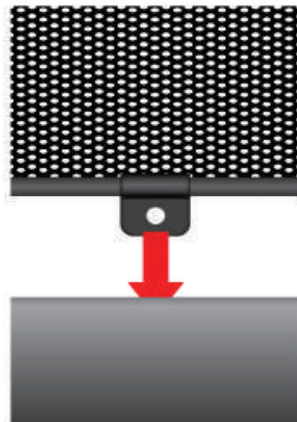

Installation Manual

VOLVO C30 3DR
VOL-C30-3-A

COMPONENTS INCLUDED

FIXING CLIPS

CL-M04 x 2

CL-M02 x 2

CL-M01 x 4

Installation

VOLVO C30 3DR

VOL-C30-3-A

SIDE SHADE INSTALLATION

Installation

VOLVO C30 3DR

VOL-C30-3-A

SIDE SHADE INSTALLATION

Installation

VOLVO C30 3DR

VOL-C30-3-A

SIDE SHADE INSTALLATION

Installation

VOLVO C30 3DR

VOL-C30-3-A

SIDE SHADE INSTALLATION

x 2