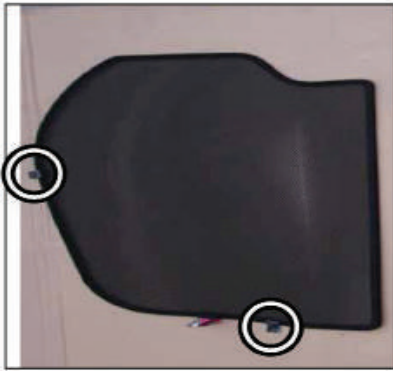

Installation

VOLVO C30 3DR

VOL-C30-3-A

TAILGATE SHADE INSTALLATION