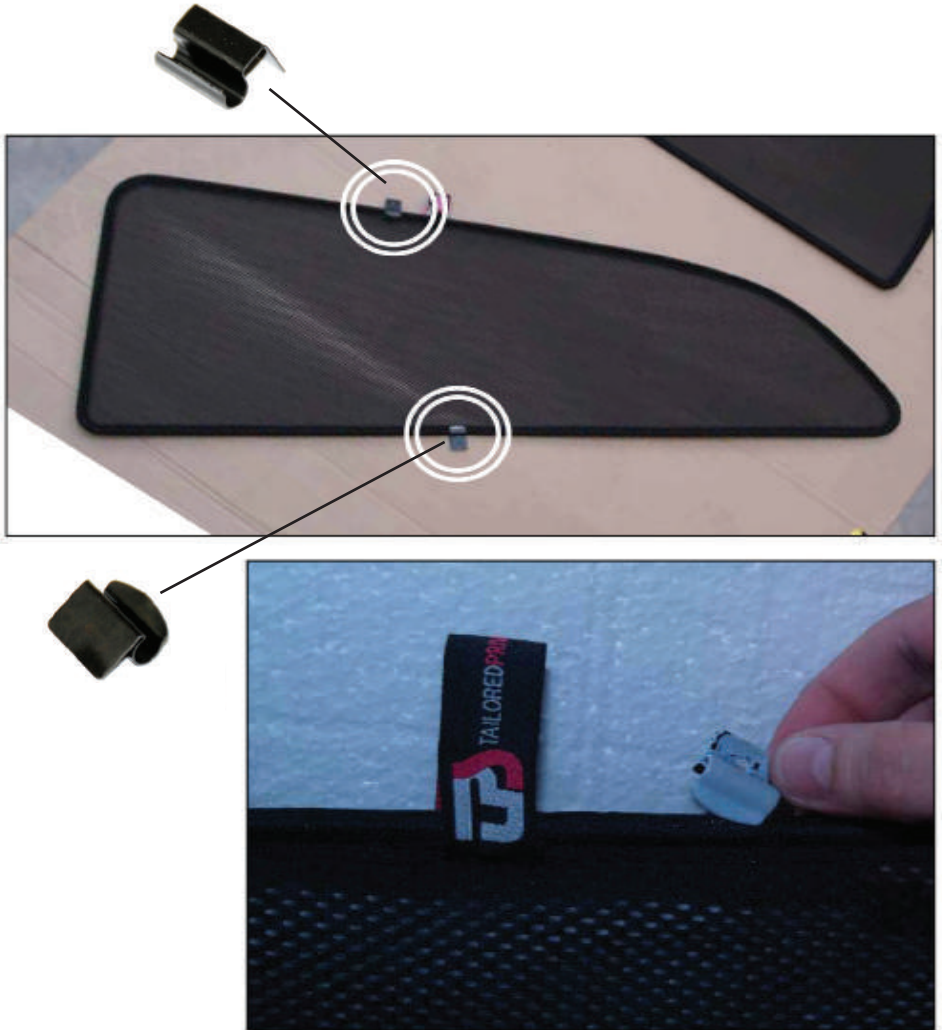

Installation Manual

VOLVO C30 3DR
VOL-C30-3-A

COMPONENTS INCLUDED

FIXING CLIPS

CL-M04 x 2

CL-M02 x 2

CL-M01 x 4

Installation

VOLVO C30 3DR

VOL-C30-3-A

SIDE SHADE INSTALLATION

Installation

VOLVO C30 3DR

VOL-C30-3-A

SIDE SHADE INSTALLATION

Installation

VOLVO C30 3DR

VOL-C30-3-A

SIDE SHADE INSTALLATION

Installation

VOLVO C30 3DR

VOL-C30-3-A

SIDE SHADE INSTALLATION

x 2