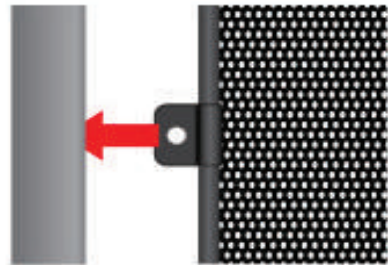

VOLVO C30 3DR

VOL-C30-3-A

SIDE SHADE INSTALLATION

Installation

VOLVO C30 3DR

VOL-C30-3-A

SIDE SHADE INSTALLATION

Installation

VOLVO C30 3DR

VOL-C30-3-A

SIDE SHADE INSTALLATION

Installation

VOLVO C30 3DR

VOL-C30-3-A

SIDE SHADE INSTALLATION

x 2

Installation

VOLVO C30 3DR

VOL-C30-3-A

TAILGATE SHADE INSTALLATION

x2

Installation

VOLVO C30 3DR

VOL-C30-3-A

TAILGATE SHADE INSTALLATION

Installation

VOLVO C30 3DR

VOL-C30-3-A

TAILGATE SHADE INSTALLATION