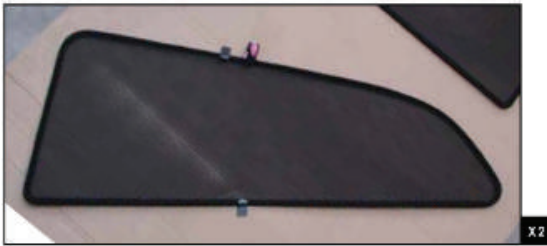

Installation Manual

VOLVO C30 3DR
VOL-C30-3-A

COMPONENTS INCLUDED

FIXING CLIPS

CL-M04 x 2

CL-M02 x 2

CL-M01 x 4

Installation

VOLVO C30 3DR

VOL-C30-3-A

SIDE SHADE INSTALLATION

Installation

VOLVO C30 3DR

VOL-C30-3-A

SIDE SHADE INSTALLATION

Installation