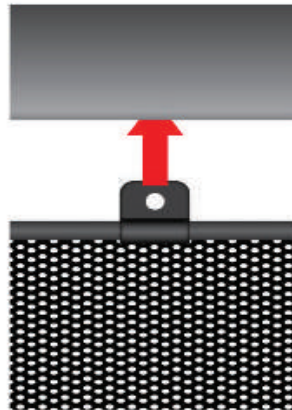

Installation Manual

VOLVO C30 3DR
VOL-C30-3-A

COMPONENTS INCLUDED

FIXING CLIPS

CL-M04 x 2

CL-M02 x 2

CL-M01 x 4

Installation

VOLVO C30 3DR

VOL-C30-3-A

SIDE SHADE INSTALLATION

Installation

VOLVO C30 3DR

VOL-C30-3-A

SIDE SHADE INSTALLATION

Installation

VOLVO C30 3DR

VOL-C30-3-A

SIDE SHADE INSTALLATION

Installation

VOLVO C30 3DR

VOL-C30-3-A

SIDE SHADE INSTALLATION

x 2