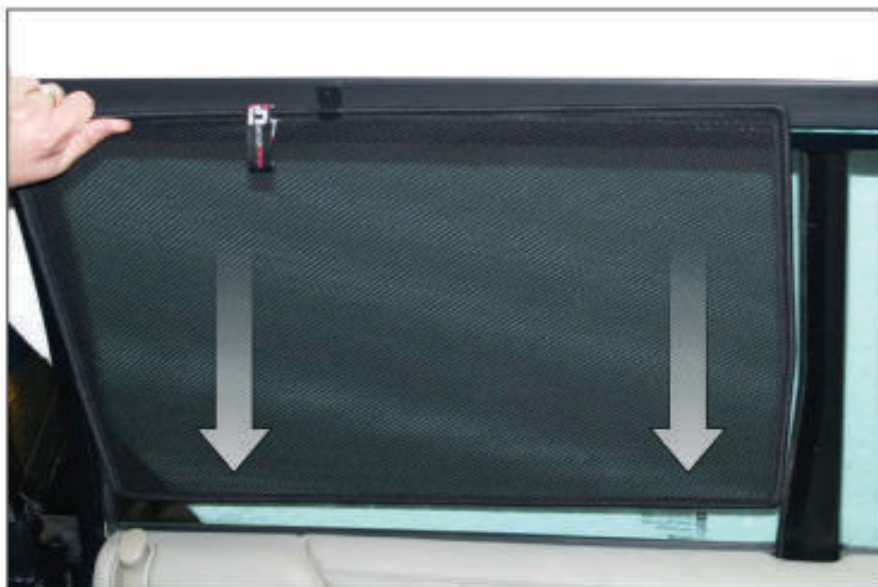

Installation

VAUXHALL OMEGA ESTATE
VAU-OMEG-E-A

SIDE SHADE INSTALLATION

X2