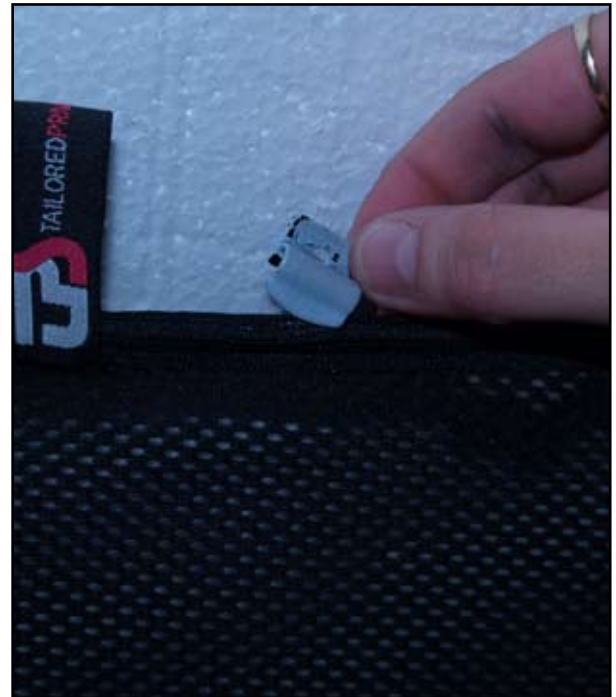

INSTALLATION INSTRUCTIONS

Vauxhall Omega Estate

VAU-OMEG-E-A

COMPONENTS

SHADES

FIXING CLIPS

SIDE SHADE INSTALLATION

X2