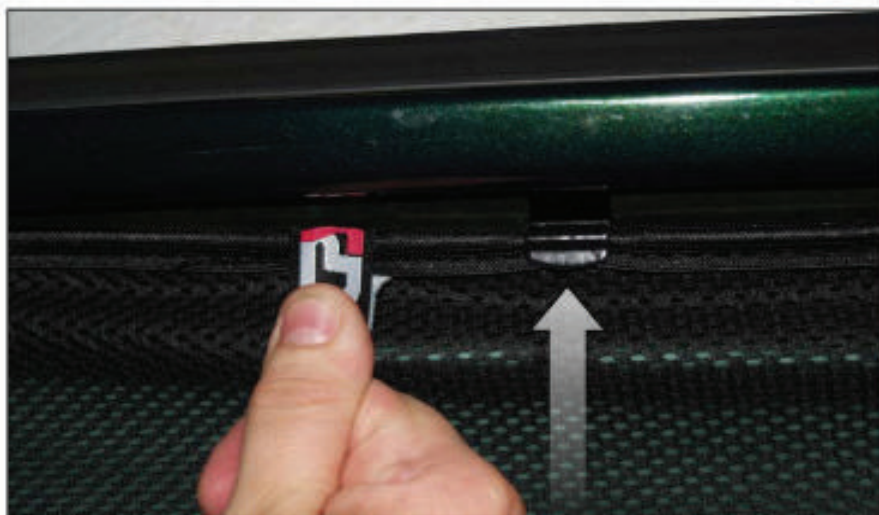

Installation

VAUXHALL OMEGA ESTATE
VAU-OMEG-E-A

SIDE SHADE INSTALLATION