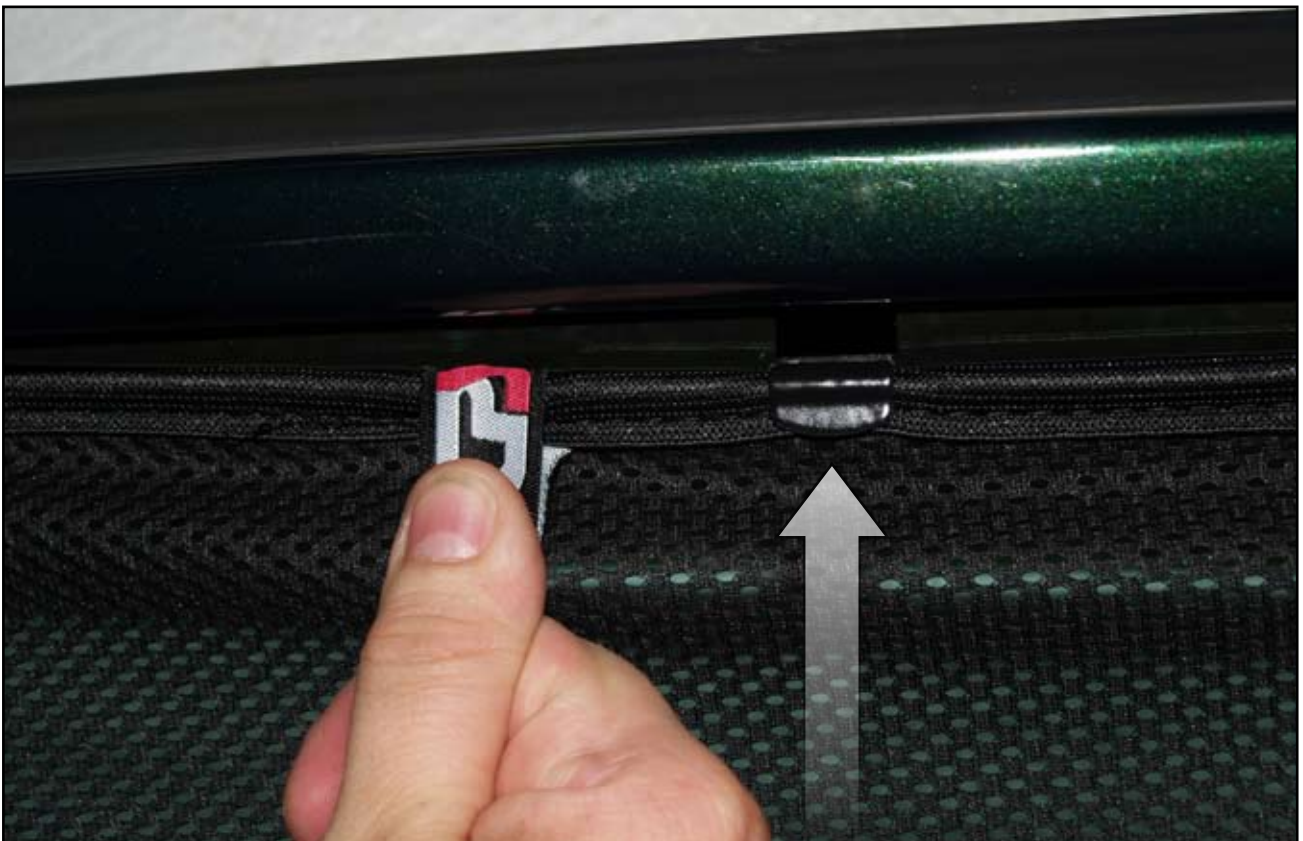

SIDE SHADE INSTALLATION