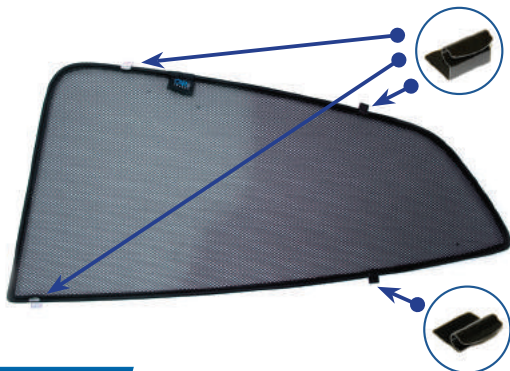

VAUXHALL MOKKA/MOKKA X 5DR
VAU-MOKA-5-A-18

Components Needed

Side Shades

CL-M12 x 2

CL-M13 x 6

Side Shade Installation

STEP 1

STEP 2