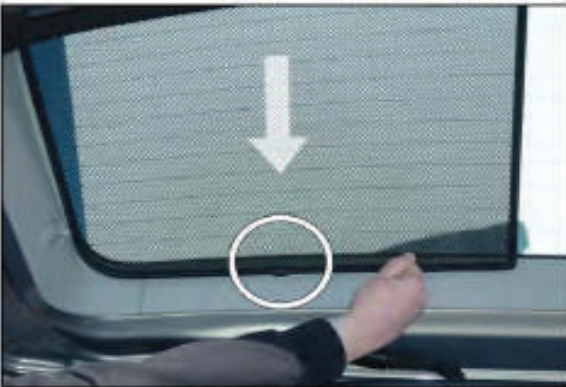

Installation

VAUXHALL MERIVA 5DR

VAU-MERI-5-B

TAILGATE SHADE INSTALLATION