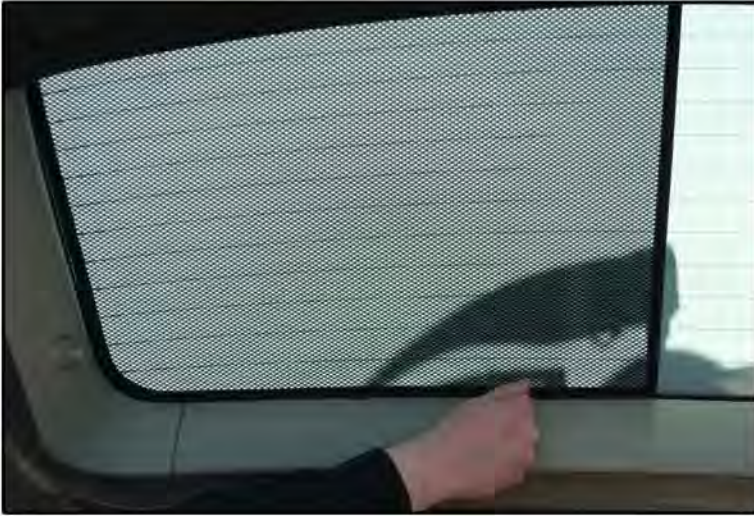

TAILGATE SHADE INSTALLATION