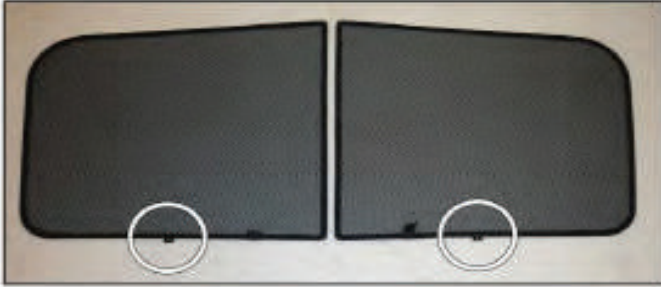

Installation

VAUXHALL MERIVA 5DR

VAU-MERI-5-B

TAILGATE SHADE INSTALLATION