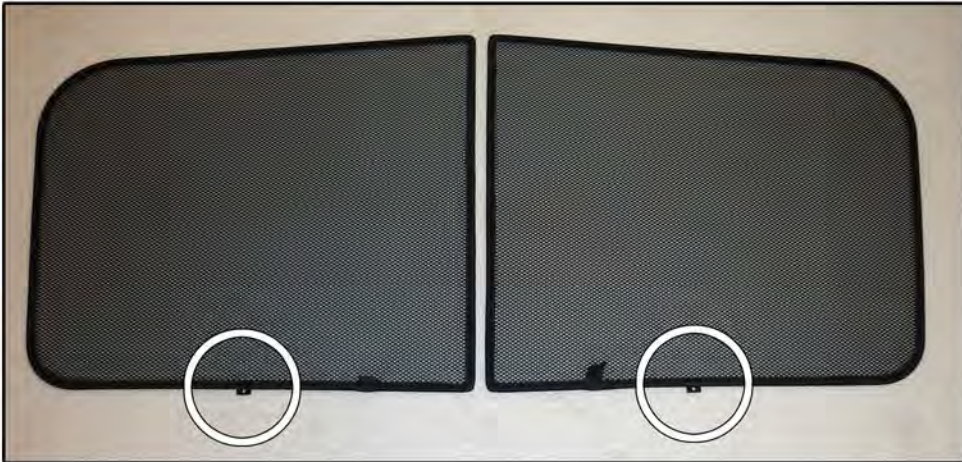

INSTALLATION INSTRUCTIONS

Vauxhall Meriva 5dr

VAU-MERI-5-B

COMPONENTS INCLUDED

SHADES

SIDE WINDOWS X2

PORT WINDOW X2

TAILGATE WINDOW X2

FIXING CLIPS

X4

X4

SIDE SHADE INSTALLATION

SIDE SHADE INSTALLATION

PORT SHADE INSTALLATION

PORT SHADE INSTALLATION

TAILGATE SHADE INSTALLATION