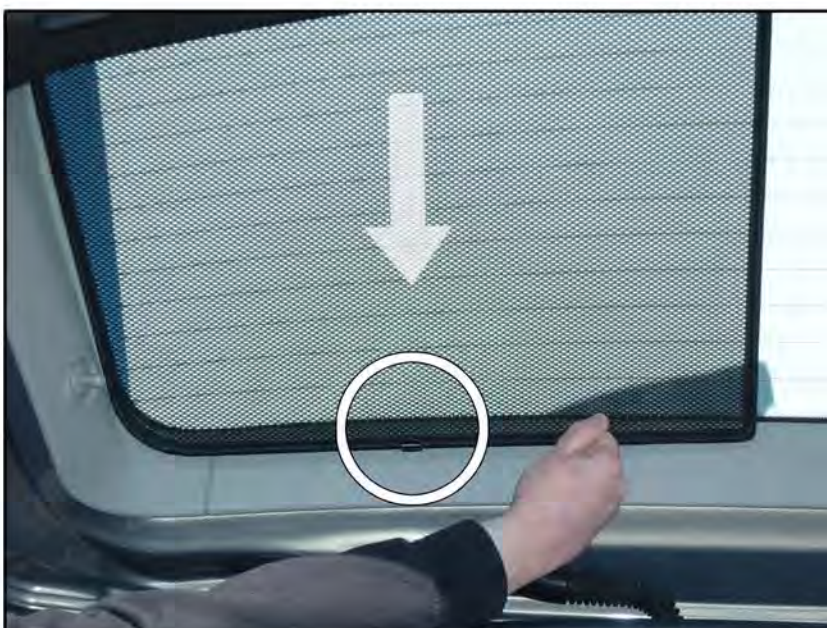

INSTALLATION INSTRUCTIONS

Vauxhall Meriva 5dr

VAU-MERI-5-B

COMPONENTS INCLUDED

SHADES

SIDE WINDOWS X2

PORT WINDOW X2

TAILGATE WINDOW X2

FIXING CLIPS

X4

X4

SIDE SHADE INSTALLATION

SIDE SHADE INSTALLATION

PORT SHADE INSTALLATION

PORT SHADE INSTALLATION

TAILGATE SHADE INSTALLATION