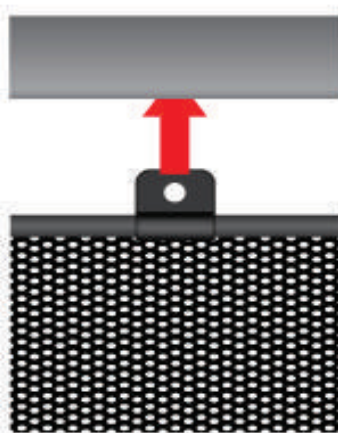

Installation Manual

VAUXHALL INSIGNIA 5DR
VAU-INSI-5-A-18

COMPONENTS INCLUDED

CL-M01 x 2

CL-M03 x 2

Installation

VAUXHALL INSIGNIA 5DR
VAU-INSI-5-A-18

SIDE SHADE INSTALLATION

X2

Installation

VAUXHALL INSIGNIA 5DR
VAU-INSI-5-A-18

SIDE SHADE INSTALLATION

Installation

VAUXHALL INSIGNIA 5DR
VAU-INSI-5-A-18

SIDE SHADE INSTALLATION

Installation

VAUXHALL INSIGNIA 5DR
VAU-INSI-5-A-18

SIDE SHADE INSTALLATION

Installation

VAUXHALL INSIGNIA 5DR
VAU-INSI-5-A-18

SIDE SHADE INSTALLATION

X2