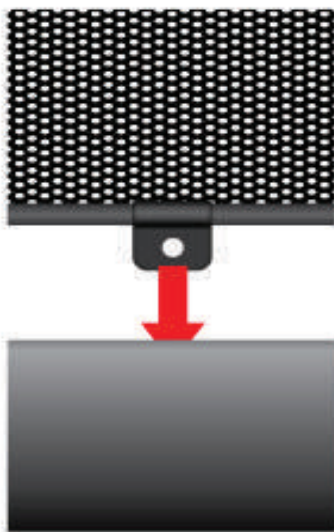

Installation Manual

VAUXHALL INSIGNIA 5DR
VAU-INSI-5-A-18

COMPONENTS INCLUDED

CL-M01 x 2

CL-M03 x 2

Installation

VAUXHALL INSIGNIA 5DR
VAU-INSI-5-A-18

SIDE SHADE INSTALLATION

X2

Installation

VAUXHALL INSIGNIA 5DR
VAU-INSI-5-A-18

SIDE SHADE INSTALLATION

Installation

VAUXHALL INSIGNIA 5DR
VAU-INSI-5-A-18

SIDE SHADE INSTALLATION

Installation