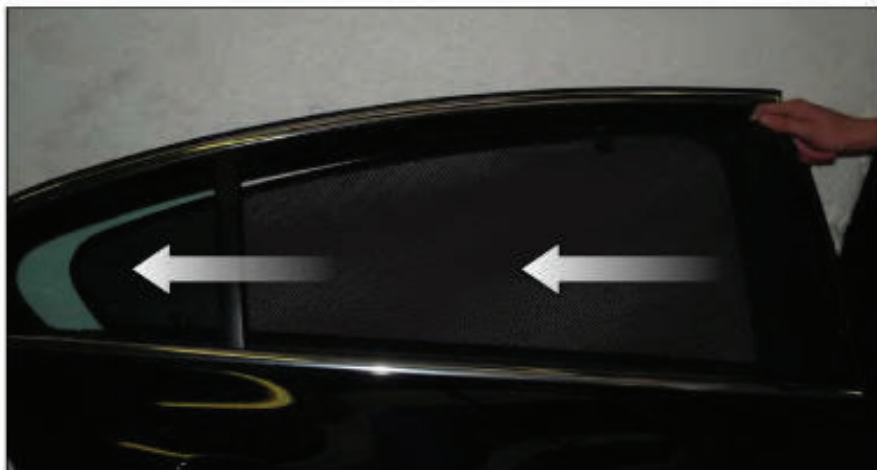

Installation Manual

VAUXHALL INSIGNIA 5DR
VAU-INSI-5-A-18

COMPONENTS INCLUDED

CL-M01 x 2

CL-M03 x 2

Installation

VAUXHALL INSIGNIA 5DR
VAU-INSI-5-A-18

SIDE SHADE INSTALLATION

X2

Installation

VAUXHALL INSIGNIA 5DR
VAU-INSI-5-A-18

SIDE SHADE INSTALLATION

Installation

VAUXHALL INSIGNIA 5DR
VAU-INSI-5-A-18

SIDE SHADE INSTALLATION

Installation