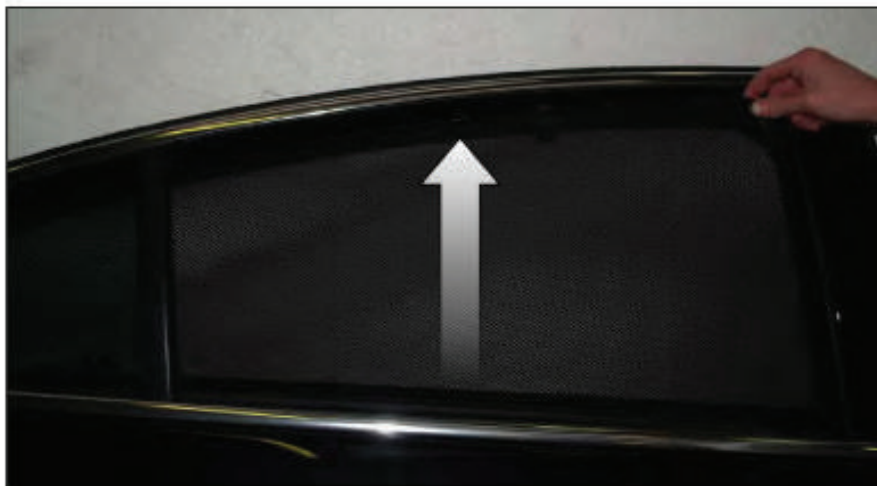

Installation

VAUXHALL INSIGNIA 5DR
VAU-INSI-5-A-18

SIDE SHADE INSTALLATION