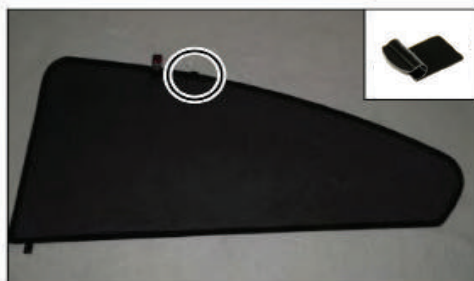

Installation Manual

VAUXHALL INSIGNIA 5DR
VAU-INSI-5-A-18

COMPONENTS INCLUDED

CL-M01 x 2

CL-M03 x 2

Installation

VAUXHALL INSIGNIA 5DR
VAU-INSI-5-A-18

SIDE SHADE INSTALLATION