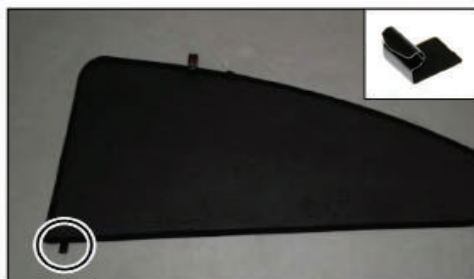

Installation Manual

VAUXHALL INSIGNIA 5DR
VAU-INSI-5-A-18

COMPONENTS INCLUDED

CL-M01 x 2

CL-M03 x 2

Installation

VAUXHALL INSIGNIA 5DR
VAU-INSI-5-A-18

SIDE SHADE INSTALLATION