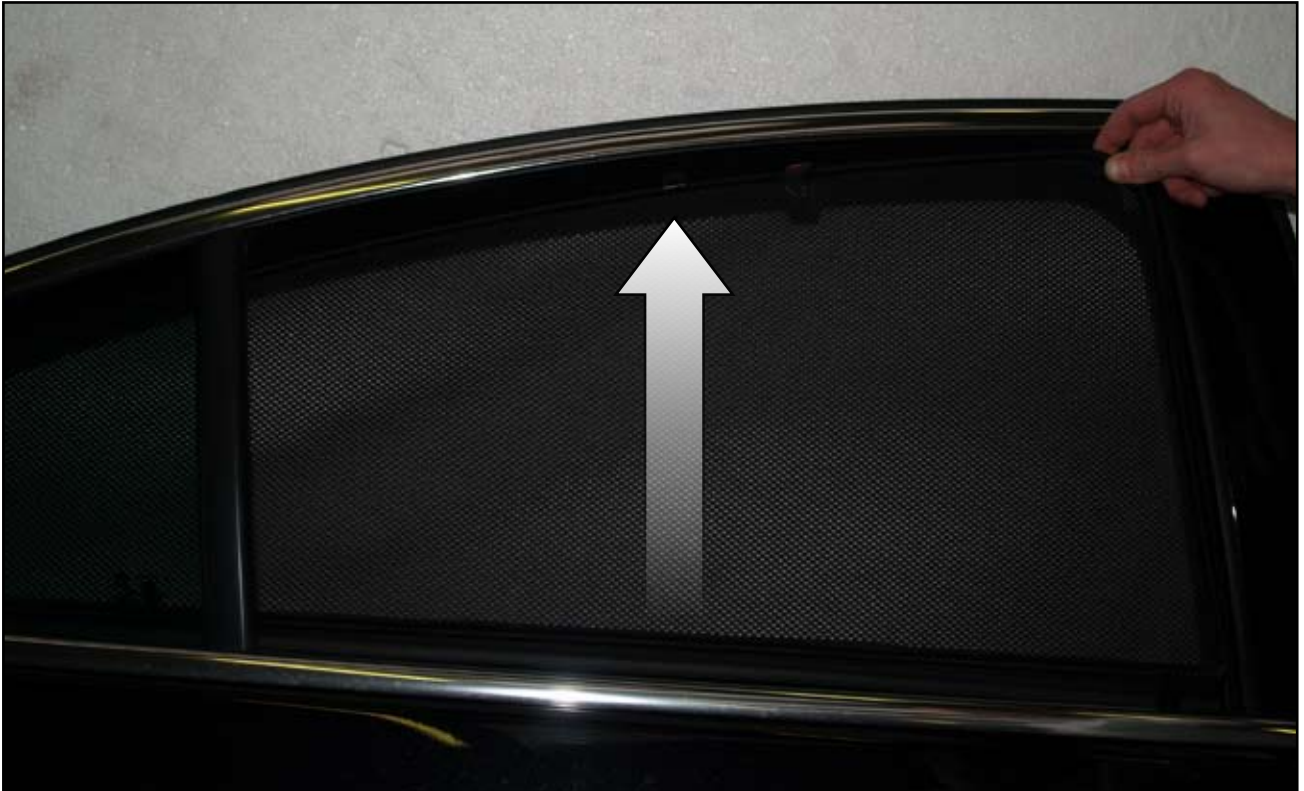

SIDE SHADE INSTALLATION