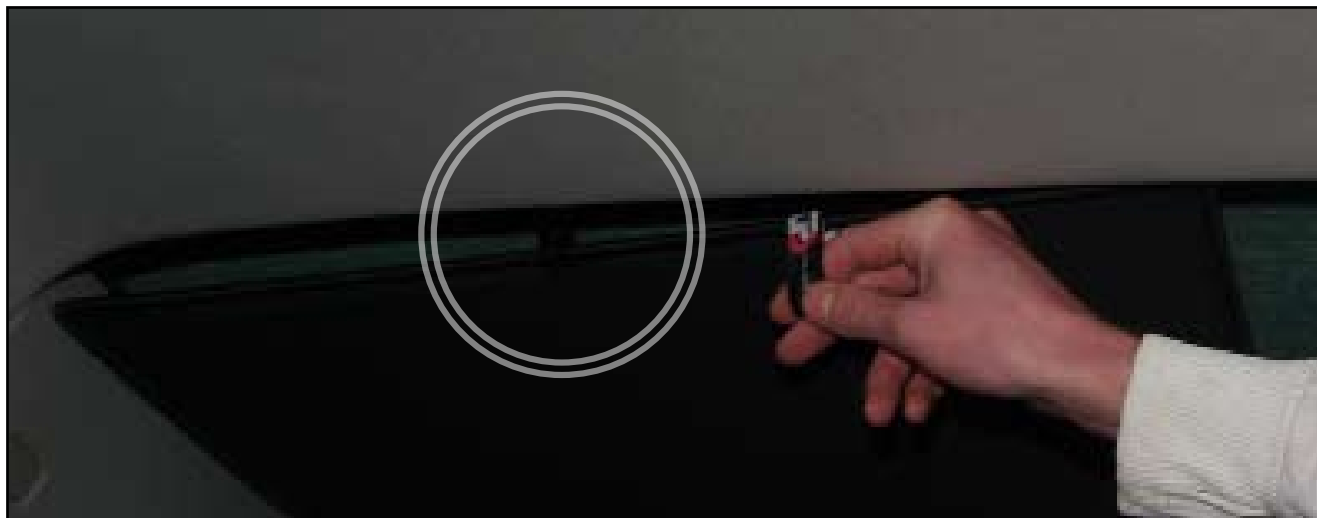

REAR SHADE INSTALLATION