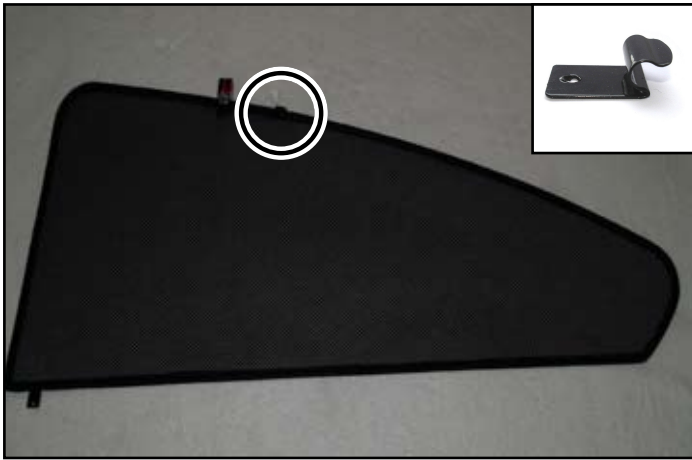

INSTALLATION INSTRUCTIONS

Vauxhall Insignia 4dr

VAU-INSI-4-A

COMPONENTS

SHADES

FIXING CLIPS

SIDE SHADE INSTALLATION

SIDE SHADE INSTALLATION