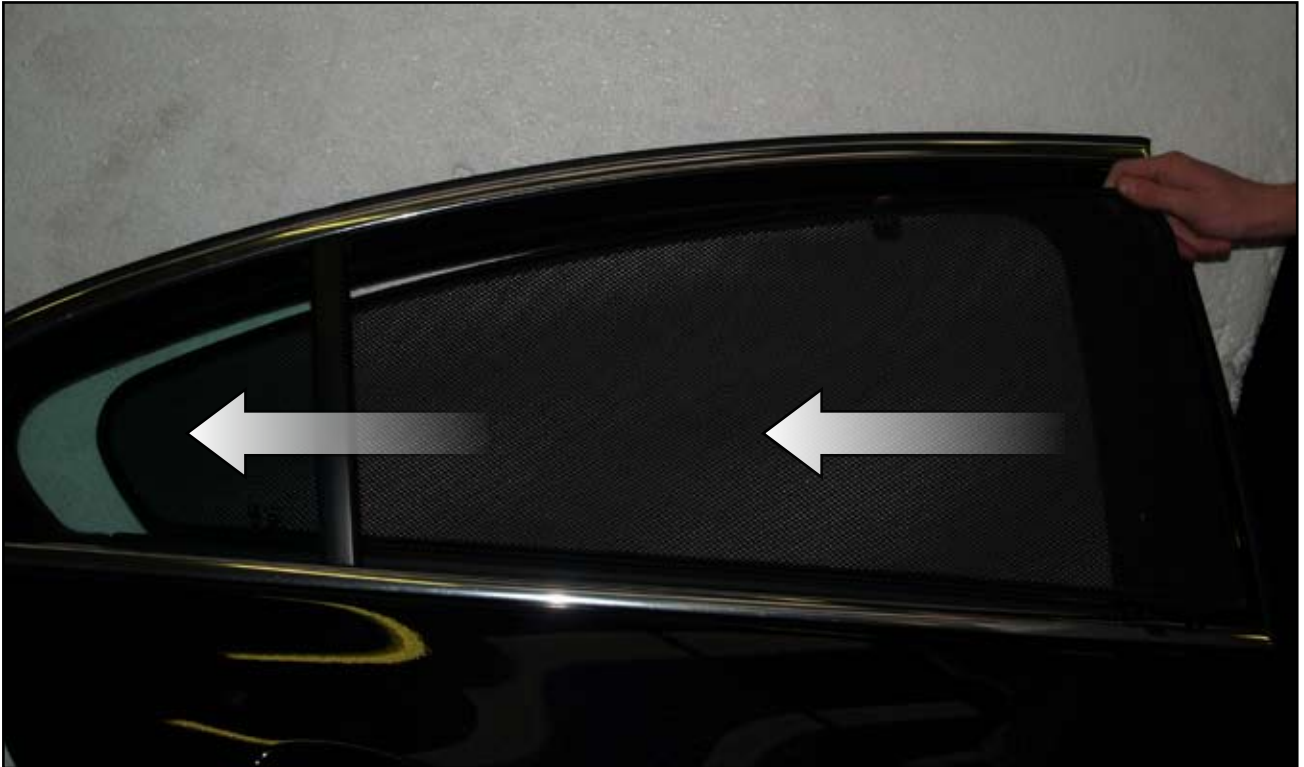

INSTALLATION INSTRUCTIONS

Vauxhall Insignia 4dr

VAU-INSI-4-A

COMPONENTS

SHADES

FIXING CLIPS

SIDE SHADE INSTALLATION

SIDE SHADE INSTALLATION