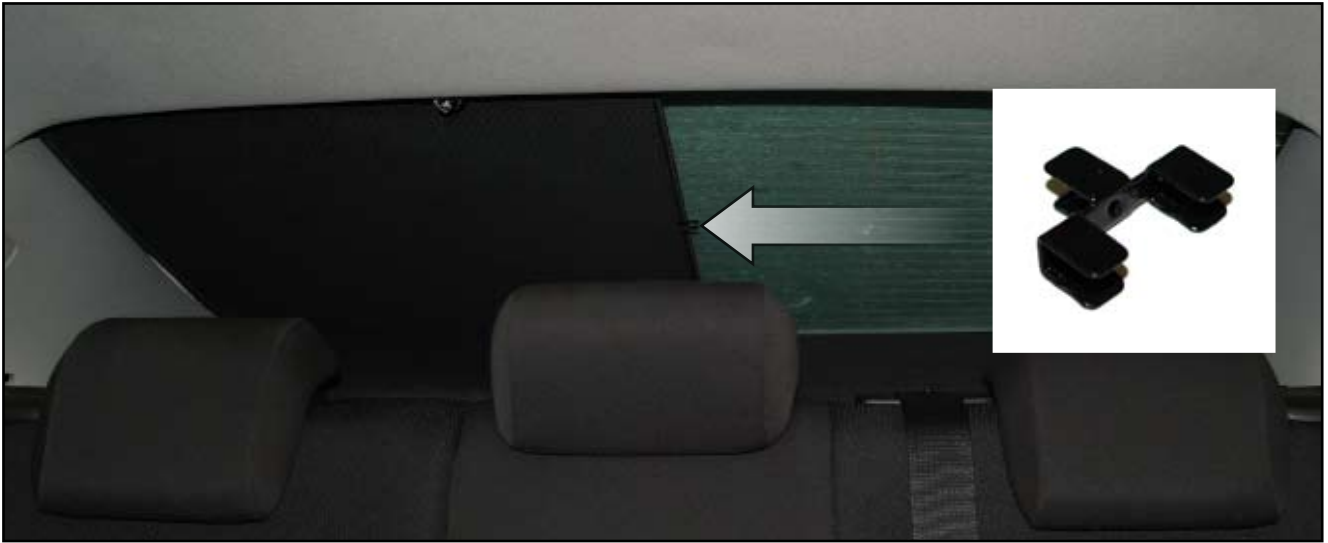

REAR SHADE INSTALLATION