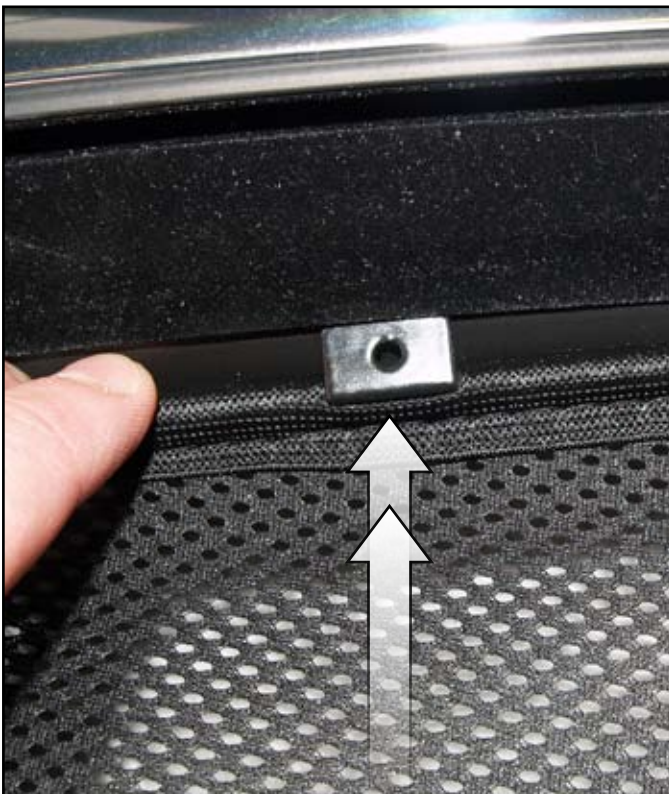

SIDE SHADE INSTALLATION