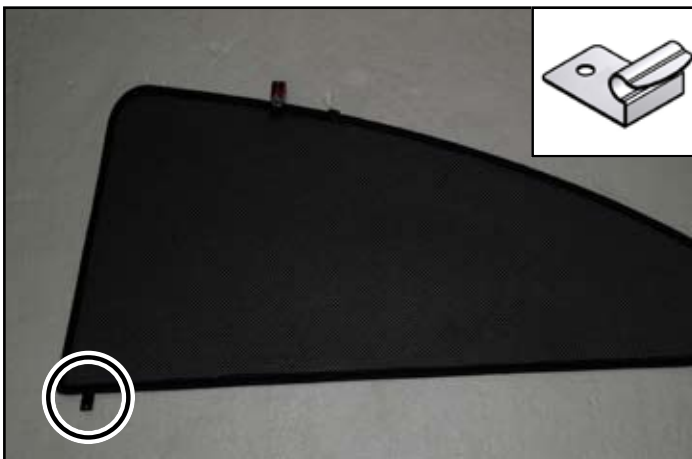

INSTALLATION INSTRUCTIONS

Vauxhall Insignia 4dr

VAU-INSI-4-A

COMPONENTS

SHADES

FIXING CLIPS

SIDE SHADE INSTALLATION

SIDE SHADE INSTALLATION