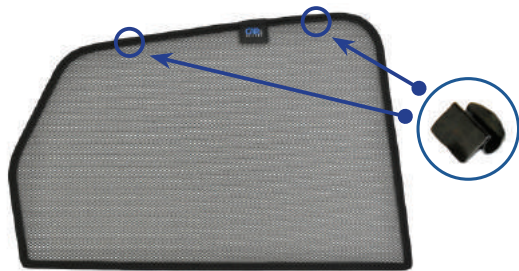

CL-M12 x 2

CL-M14 x 1

Installation

VAUXHALL CROSSLAND X 5DR
VAU-CROS-5-A

Components Needed

Side Shades

CL-M02 x 4

Side Shade Installation

STEP 1

STEP 2

STEP 3

STEP 4

STEP 5

STEP 6

Repeat step 5 & 6 for clip on the top right

Installation