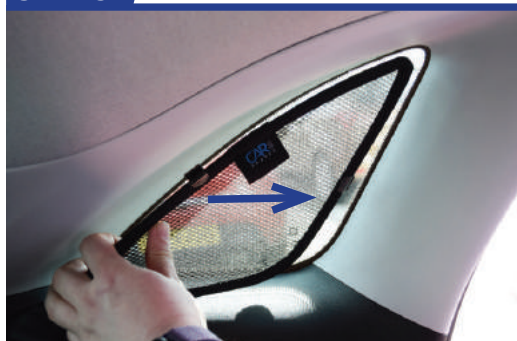

Components Needed

Port Shade Installation

STEP 1

STEP 2

STEP 3

STEP 4

STEP 5

STEP 6

Repeat this whole process for the other side.

Installation

VAUXHALL CROSSLAND X 5DR
VAU-CROS-5-A

Components Needed

Tailgate Shades

CL-M12 x 2

CL-M14 x 1

Tailgate Shade Installation