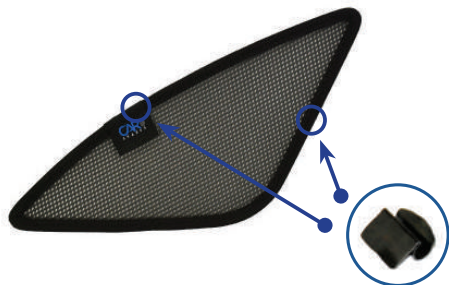

STEP 1

STEP 2

STEP 3

STEP 4

STEP 5

STEP 6

Repeat step 5 & 6 for clip on the top right

Installation

VAUXHALL CROSSLAND X 5DR
VAU-CROS-5-A

Side Shade Installation

STEP 7

STEP 8

STEP 9

Repeat this whole process for the other side.

Installation

VAUXHALL CROSSLAND X 5DR
VAU-CROS-5-A

Components Needed

Port Shade Installation

STEP 1

STEP 2

STEP 3

STEP 4

STEP 5

STEP 6