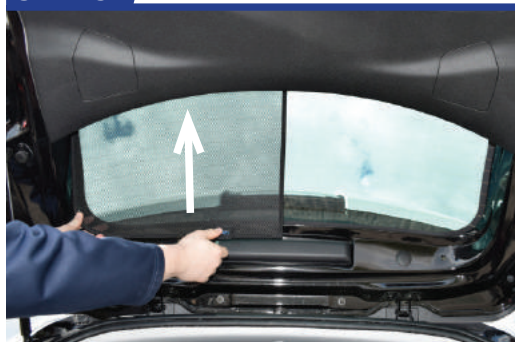

Repeat this whole process for the other side.

Installation

VAUXHALL CROSSLAND X 5DR
VAU-CROS-5-A

Components Needed

Tailgate Shades

CL-M12 x 2

CL-M14 x 1

Tailgate Shade Installation

STEP 1

STEP 2

STEP 3

STEP 4

STEP 5

STEP 6

Repeat this whole process for the other side.

Installation