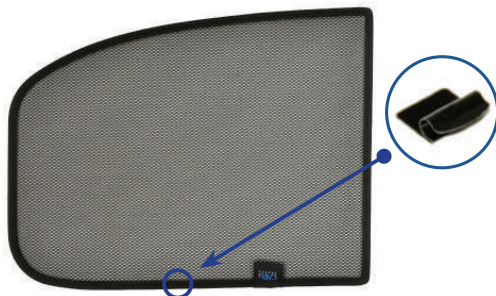

Installation

VAUXHALL CROSSLAND X 5DR
VAU-CROS-5-A

Components Needed

Tailgate Shade Installation

STEP 1