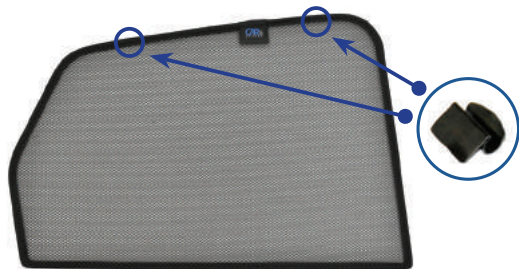

Installation

VAUXHALL CROSSLAND X 5DR
VAU-CROS-5-A-18

Components Needed

Side Shade Installation

STEP 1