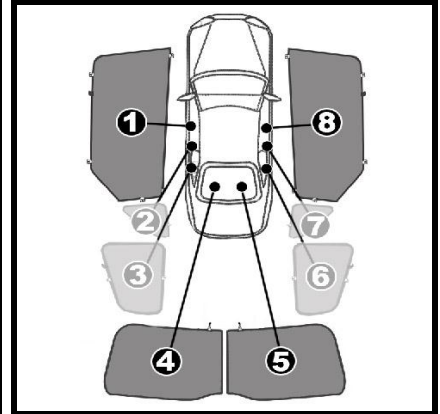

INSTALLATION INSTRUCTIONS

VAUXHALL CORSA 3 DOOR 2000

VAU-CORS-3-X

COMPONENTS INCLUDED

SHADES

FIXING CLIPS

SIDE SHADE INSTALLATION

REAR SHADE INSTALLATION