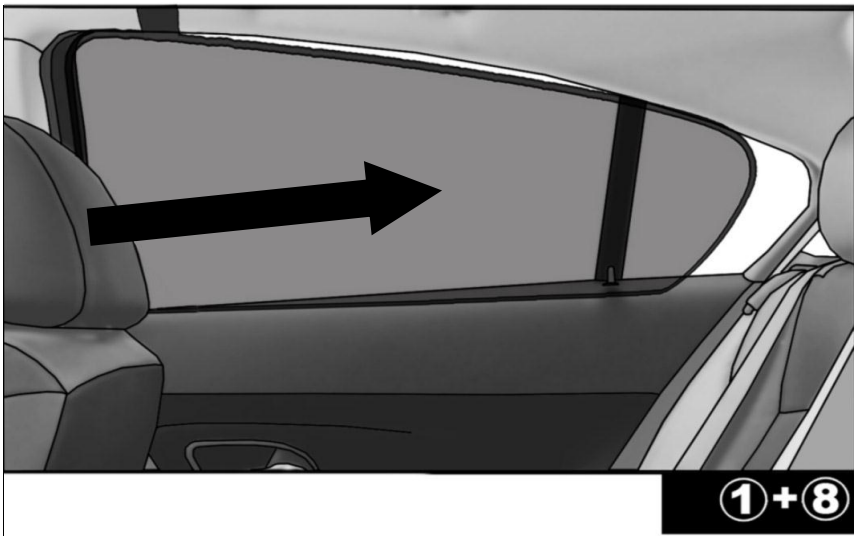

INSTALLATION INSTRUCTIONS

VAUXHALL CORSA 3 DOOR 2000

VAU-CORS-3-X

COMPONENTS INCLUDED

SHADES

FIXING CLIPS

SIDE SHADE INSTALLATION

REAR SHADE INSTALLATION