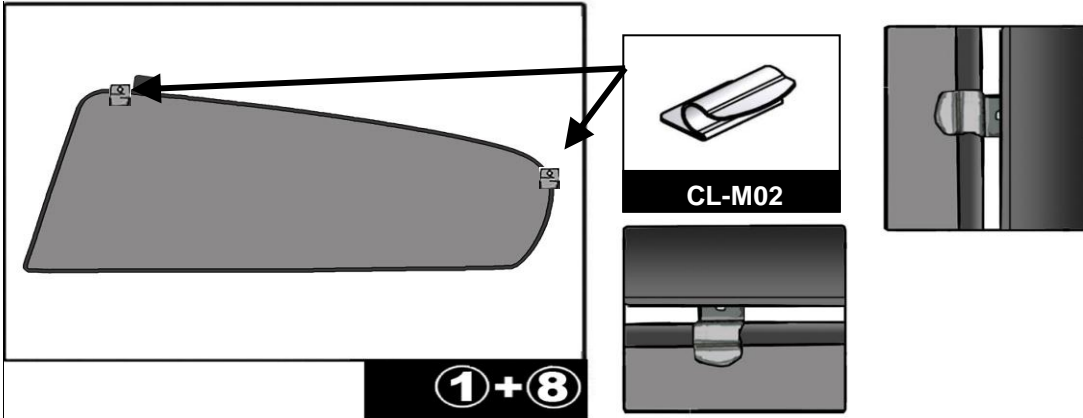

INSTALLATION INSTRUCTIONS

VAUXHALL CORSA 3 DOOR 2000

VAU-CORS-3-X

COMPONENTS INCLUDED

SHADES

FIXING CLIPS

SIDE SHADE INSTALLATION

REAR SHADE INSTALLATION