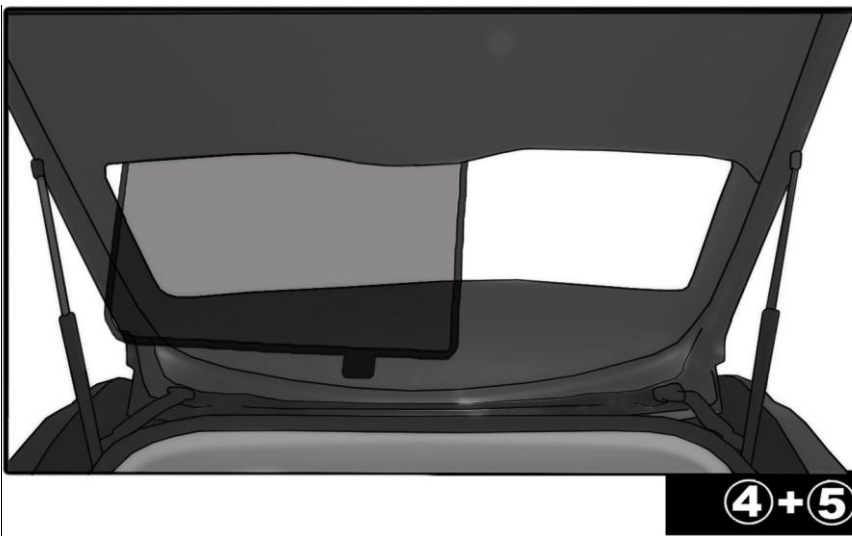

INSTALLATION INSTRUCTIONS

VAUXHALL CORSA 3 DOOR 2000

VAU-CORS-3-X

COMPONENTS INCLUDED

SHADES

FIXING CLIPS

SIDE SHADE INSTALLATION

REAR SHADE INSTALLATION