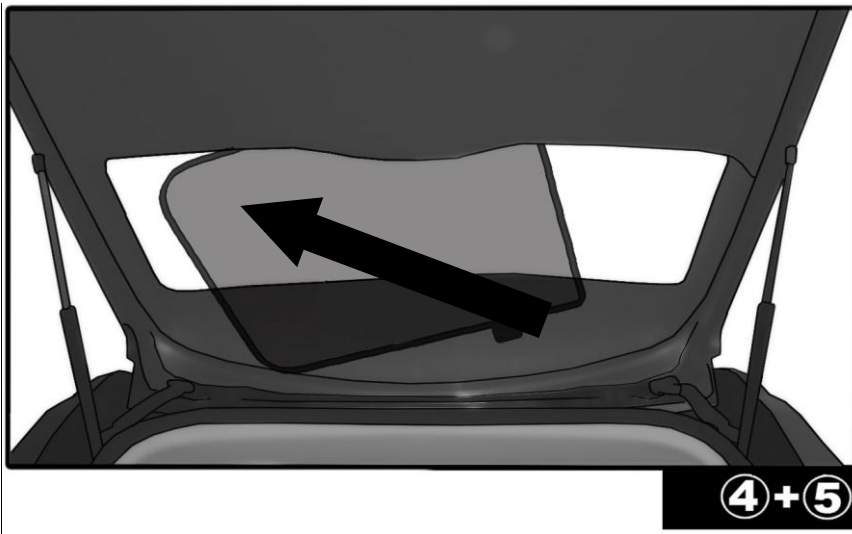

INSTALLATION INSTRUCTIONS

VAUXHALL CORSA 3 DOOR 2000

VAU-CORS-3-X

COMPONENTS INCLUDED

SHADES

FIXING CLIPS

SIDE SHADE INSTALLATION

REAR SHADE INSTALLATION