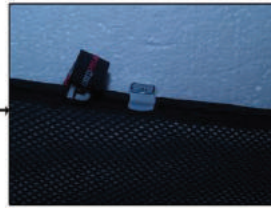

Installation Manual

VAUXHALL CORSA 3 DR
VAU-CORS-3-B

COMPONENTS INCLUDED

FIXING CLIPS

CL-M02 x 2

CL-M12 x 2

Installation

VAUXHALL CORSA 3 DR

VAU-CORS-3-B

SIDE SHADE INSTALLATION

Installation

VAUXHALL CORSA 3 DR

VAU-CORS-3-B

SIDE SHADE INSTALLATION

Installation

VAUXHALL CORSA 3 DR