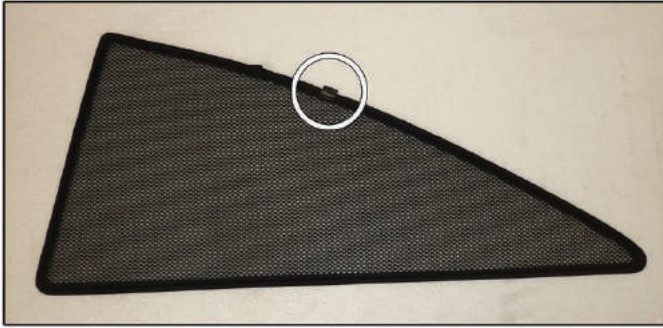

Installation

VAUXHALL CORSA 3 DR

VAU-CORS-3-B

SIDE SHADE INSTALLATION