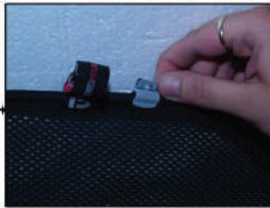

Installation

VAUXHALL CORSA 3 DR

VAU-CORS-3-B

SIDE SHADE INSTALLATION