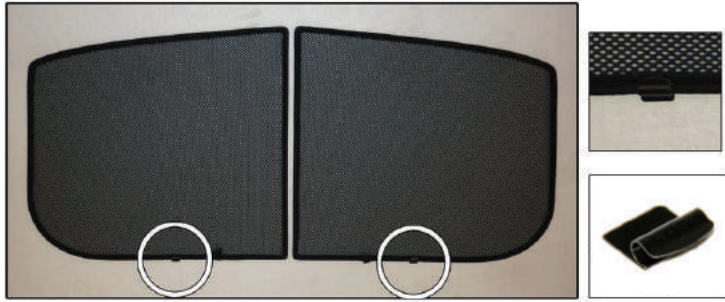

Installation

VAUXHALL CORSA 3 DR

VAU-CORS-3-B

TAILGATE SHADE INSTALLATION