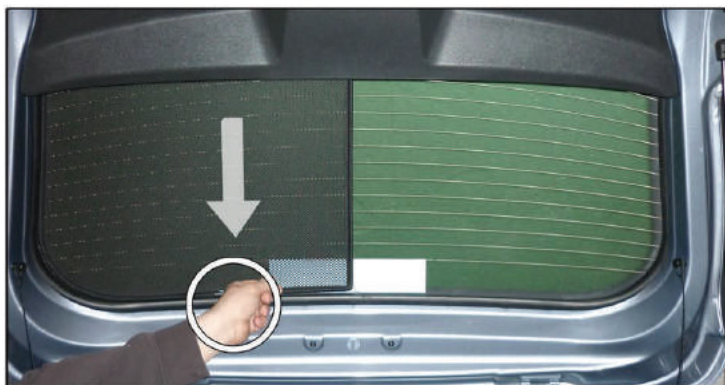

Installation

VAUXHALL CORSA 3 DR

VAU-CORS-3-B

TAILGATE SHADE INSTALLATION