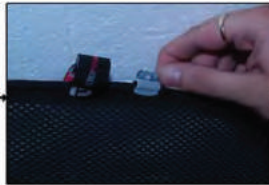

Installation

VAUXHALL CORSA 3DR

VAU-CORS-3-A

TAILGATE SHADE INSTALLATION