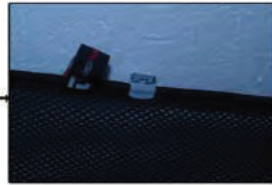

Installation

VAUXHALL CORSA 3DR

VAU-CORS-3-A

TAILGATE SHADE INSTALLATION