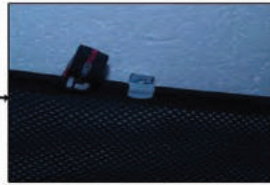

Installation

VAUXHALL CORSA 3DR

VAU-CORS-3-A

SIDE SHADE INSTALLATION