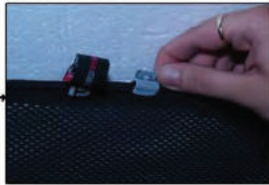

Installation

VAUXHALL CORSA 3DR

VAU-CORS-3-A

SIDE SHADE INSTALLATION