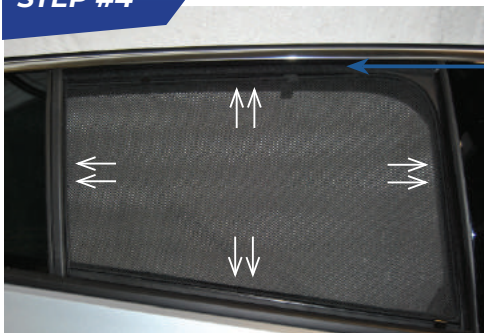

ATTACH CLIPS ON SHADE EDGES

STEP #2

POSITION THE SIDE SHADE

STEP #3

INSERT CLIPS INSIDE WEATHERSTRIP

STEP #4

ENSURE SECURELY FITTED IN PLACE

CAR
SHADES