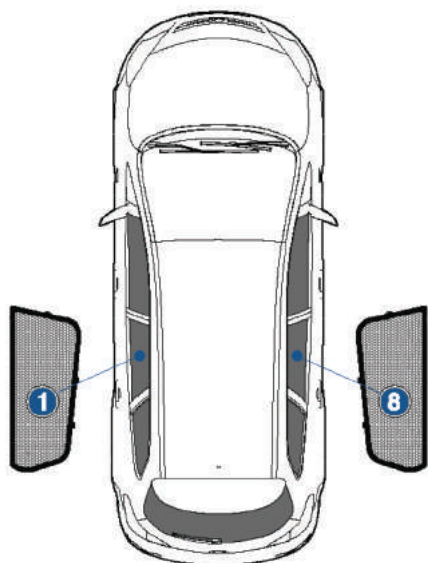

Installation Manual

VAUXHALL ASTRA EST
VAU-ASTR-E-D-18

COMPONENTS INCLUDED

SHADES

1+8

FIXING CLIPS

CL-M12 x 4

CL-M03 x 2

CAR
SHADES

Side Shade Installation

VAUXHALL ASTRA EST
VAU-ASTR-E-D-18

COMPONENTS NEEDED:

1+8

CL-M12 x 4

CL-M03 x 2

STEP #1

ATTACH CLIPS ON SHADE EDGES

STEP #2

POSITION THE SIDE SHADE

STEP #3

INSERT CLIPS INSIDE WEATHERSTRIP

STEP #4

ENSURE SECURELY FITTED IN PLACE

CAR
SHADES