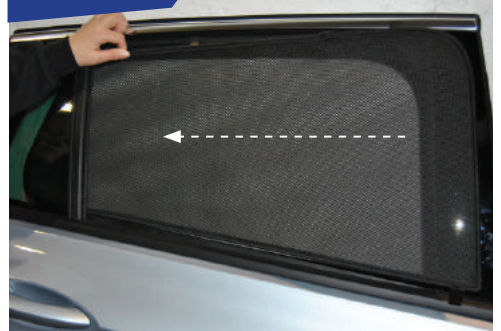

CAR
SHADES

Side Shade Installation

VAUXHALL ASTRA EST
VAU-ASTR-E-D-18

COMPONENTS NEEDED:

1+8

CL-M12 x 4

CL-M03 x 2

STEP #1

ATTACH CLIPS ON SHADE EDGES

STEP #2

POSITION THE SIDE SHADE

STEP #3

INSERT CLIPS INSIDE WEATHERSTRIP

STEP #4

ENSURE SECURELY FITTED IN PLACE

CAR
SHADES