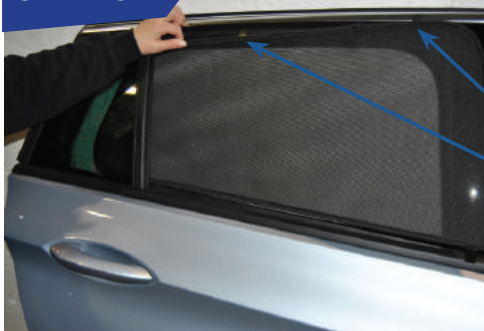

ATTACH CLIPS ON SHADE EDGES

STEP #2

POSITION THE SIDE SHADE

STEP #3

INSERT CLIPS INSIDE WEATHERSTRIP

STEP #4

ENSURE SECURELY FITTED IN PLACE

CAR
SHADES