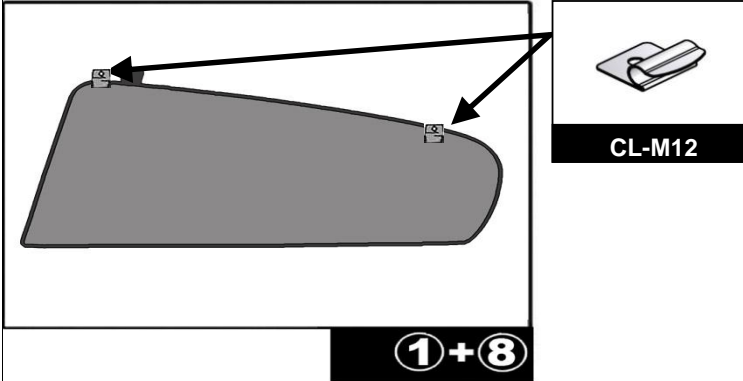

SIDE SHADE INSTALLATION