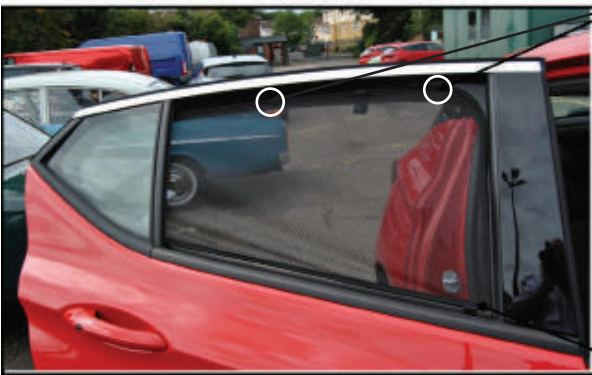

Installation Manual

VAUXHALL ASTRA 5DR
VAU-ASTR-5-D-18

COMPONENTS INCLUDED

CL-M12 x 4

CL-M03 x 2

Installation

VAUXHALL ASTRA 5DR
VAU-ASTR-5-D-18

SIDE SHADE INSTALLATION

Wind the window down and fit the shades from the outside in.

CL-M12

CL-M03