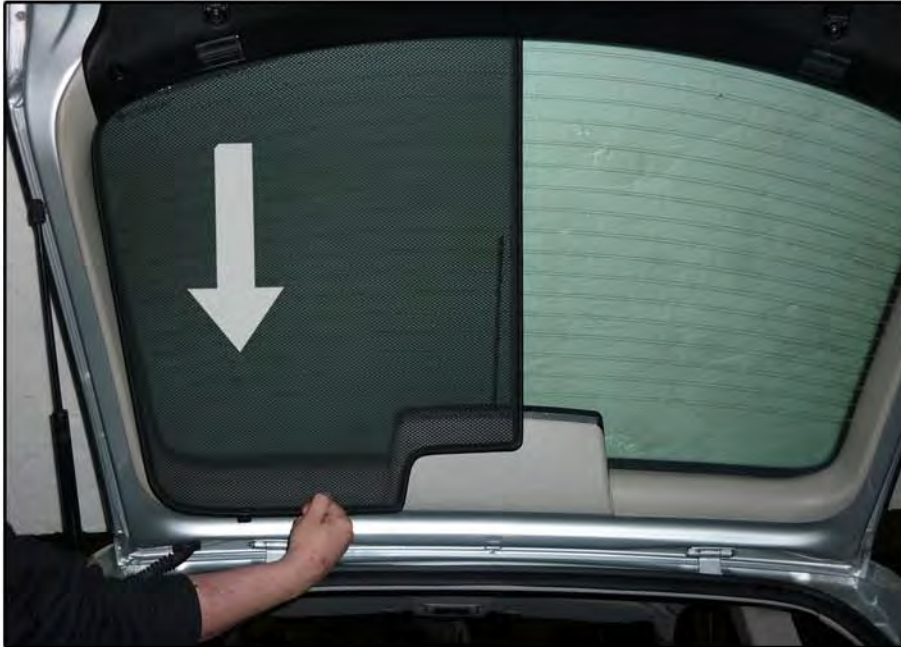

INSTALLATION INSTRUCTIONS

Vauxhall Astra 3dr

VAU-ASTR-3-A

COMPONENTS INCLUDED

SHADES

FIXING CLIPS

SIDE SHADE INSTALLATION

SIDE SHADE INSTALLATION

SIDE SHADE INSTALLATION

TAILGATE SHADE INSTALLATION

TAILGATE SHADE INSTALLATION

TAILGATE SHADE INSTALLATION

X2