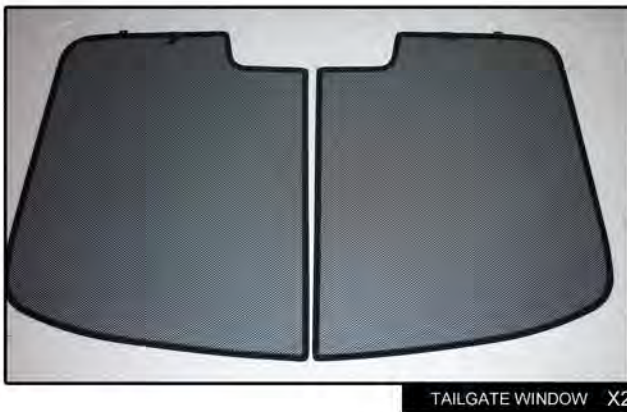

INSTALLATION INSTRUCTIONS

Vauxhall Astra 3dr

VAU-ASTR-3-A

COMPONENTS INCLUDED

SHADES

FIXING CLIPS

SIDE SHADE INSTALLATION

SIDE SHADE INSTALLATION

SIDE SHADE INSTALLATION

TAILGATE SHADE INSTALLATION

TAILGATE SHADE INSTALLATION

TAILGATE SHADE INSTALLATION

X2