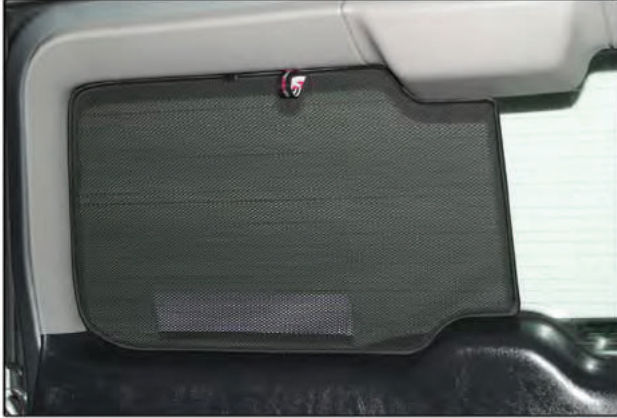

TOYOTA RAV4 5DR

TOY-RAV4-5-A

TAILGATE SHADE INSTALLATION

Installation

TOYOTA RAV4 5DR

TOY-RAV4-5-A

TAILGATE SHADE INSTALLATION

x2