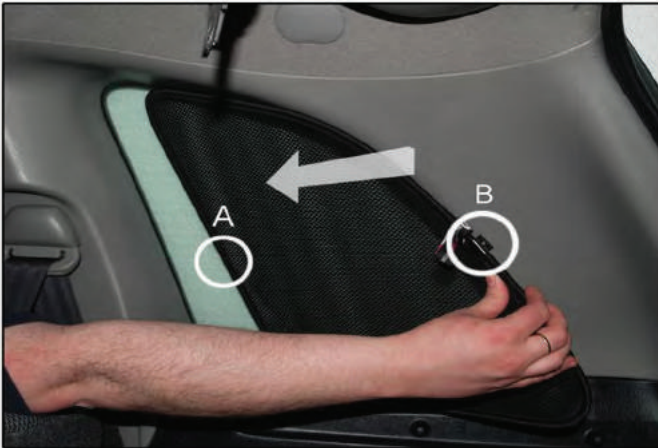

SIDE SHADE INSTALLATION

X2

Installation

TOYOTA RAV4 5DR

TOY-RAV4-5-A

LOAD AREA SHADE INSTALLATION

Installation

TOYOTA RAV4 5DR