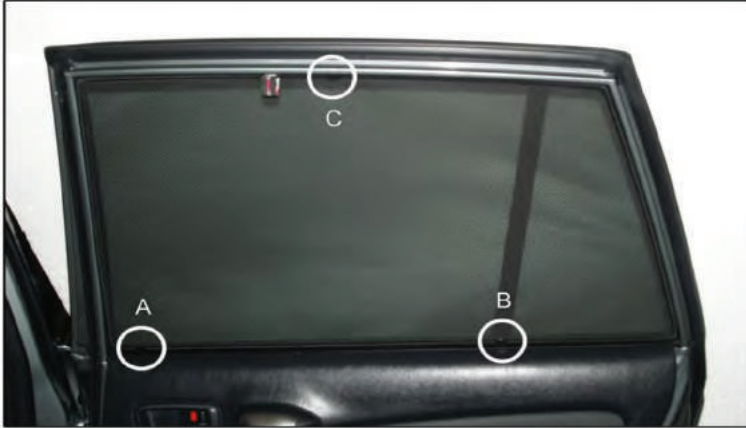

Installation

TOYOTA RAV4 5DR

TOY-RAV4-5-A

SIDE SHADE INSTALLATION