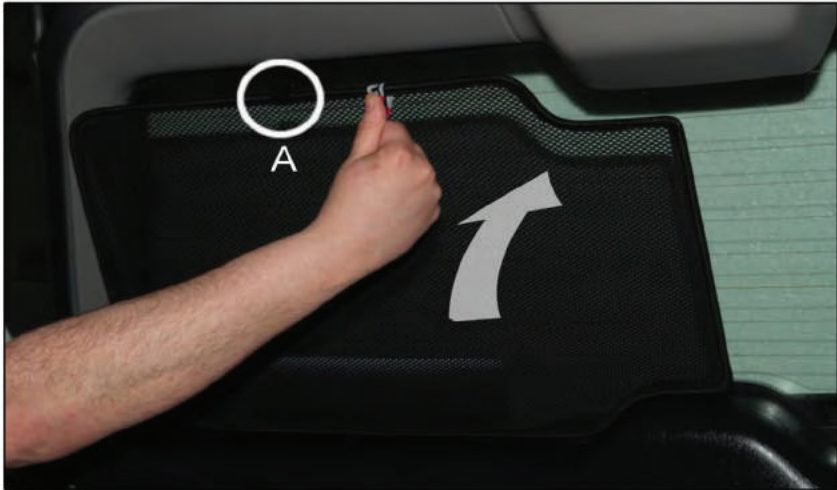

TOY-RAV4-5-A

LOAD AREA SHADE INSTALLATION

X2

Installation

TOYOTA RAV4 5DR

TOY-RAV4-5-A

TAILGATE SHADE INSTALLATION

Installation