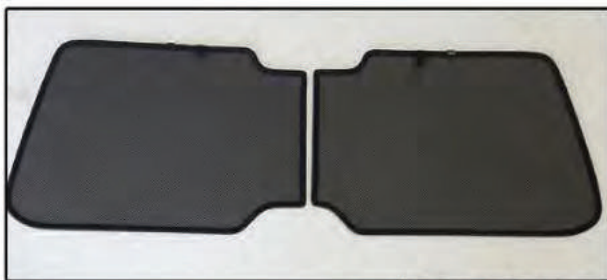

Installation Manual

TOYOTA RAV4 3DR

TOY-RAV4-3-A

COMPONENTS INCLUDED

SIDE WINDOWS X2

TAILGATE WINDOW X2

CL-M02 x 6

Installation

TOYOTA RAV4 3DR

TOY-RAV4-3-A

SIDE SHADE INSTALLATION

Installation

TOYOTA RAV4 3DR

TOY-RAV4-3-A

SIDE SHADE INSTALLATION

X2