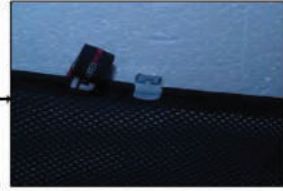

Installation Manual

TOYOTA RAV4 3DR

TOY-RAV4-3-A

COMPONENTS INCLUDED

SIDE WINDOWS X2

TAILGATE WINDOW X2

CL-M02 x 6

Installation

TOYOTA RAV4 3DR

TOY-RAV4-3-A

SIDE SHADE INSTALLATION

Installation

TOYOTA RAV4 3DR

TOY-RAV4-3-A

SIDE SHADE INSTALLATION

X2