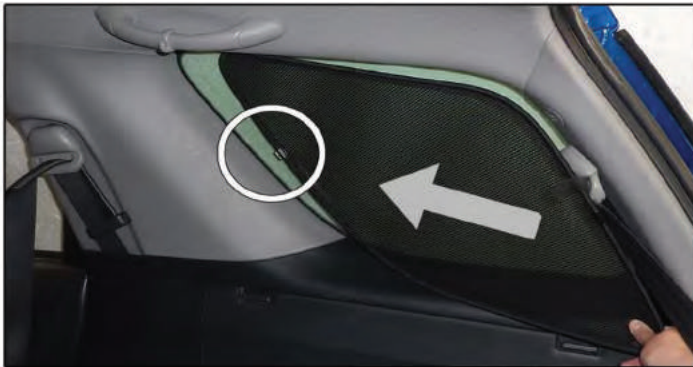

Installation Manual

TOYOTA RAV4 3DR

TOY-RAV4-3-A

COMPONENTS INCLUDED

SIDE WINDOWS X2

TAILGATE WINDOW X2

CL-M02 x 6

Installation

TOYOTA RAV4 3DR

TOY-RAV4-3-A

SIDE SHADE INSTALLATION

Installation

TOYOTA RAV4 3DR

TOY-RAV4-3-A

SIDE SHADE INSTALLATION

X2