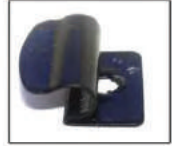

Installation Manual

TOYOTA RAV4 3DR

TOY-RAV4-3-A

COMPONENTS INCLUDED

SIDE WINDOWS X2

TAILGATE WINDOW X2

CL-M02 x 6

Installation

TOYOTA RAV4 3DR

TOY-RAV4-3-A

SIDE SHADE INSTALLATION

Installation

TOYOTA RAV4 3DR

TOY-RAV4-3-A

SIDE SHADE INSTALLATION

X2

Installation

TOYOTA RAV4 3DR

TOY-RAV4-3-A

TAILGATE SHADE INSTALLATION

Installation

TOYOTA RAV4 3DR

TOY-RAV4-3-A

TAILGATE SHADE INSTALLATION