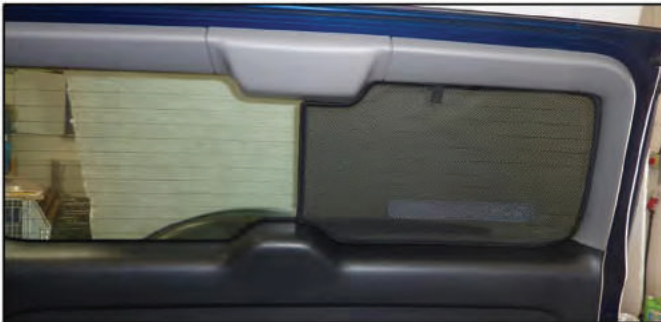

Installation

TOYOTA RAV4 3DR

TOY-RAV4-3-A

TAILGATE SHADE INSTALLATION

Installation

TOYOTA RAV4 3DR

TOY-RAV4-3-A

TAILGATE SHADE INSTALLATION