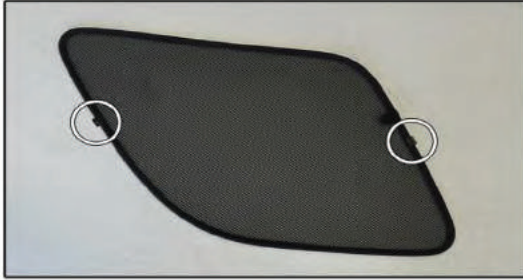

Installation Manual

TOYOTA RAV4 3DR

TOY-RAV4-3-A

COMPONENTS INCLUDED

SIDE WINDOWS X2

TAILGATE WINDOW X2

CL-M02 x 6

Installation

TOYOTA RAV4 3DR

TOY-RAV4-3-A

SIDE SHADE INSTALLATION

Installation

TOYOTA RAV4 3DR

TOY-RAV4-3-A

SIDE SHADE INSTALLATION

X2