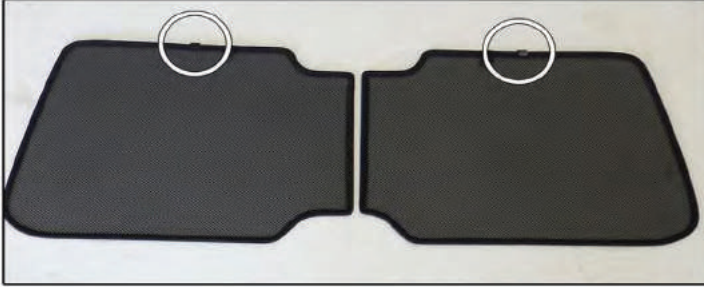

Installation

TOYOTA RAV4 3DR

TOY-RAV4-3-A

TAILGATE SHADE INSTALLATION