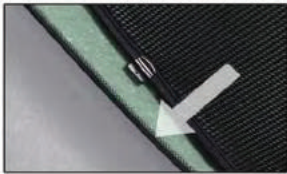

Installation

TOYOTA RAV4 3DR

TOY-RAV4-3-A

SIDE SHADE INSTALLATION