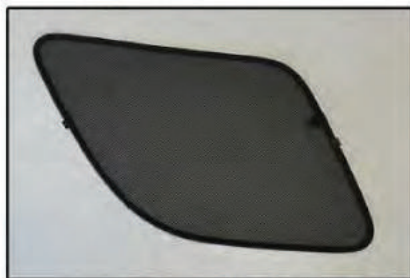

Installation Manual

TOYOTA RAV4 3DR

TOY-RAV4-3-A

COMPONENTS INCLUDED

SIDE WINDOWS X2

TAILGATE WINDOW X2

CL-M02 x 6

Installation

TOYOTA RAV4 3DR

TOY-RAV4-3-A

SIDE SHADE INSTALLATION

Installation

TOYOTA RAV4 3DR

TOY-RAV4-3-A

SIDE SHADE INSTALLATION

X2