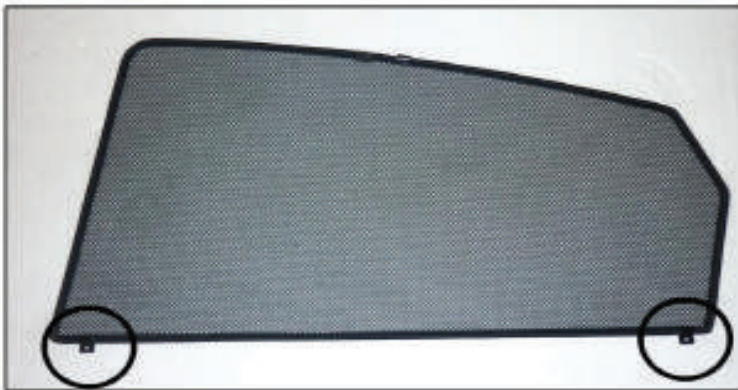

Installation Manual

TOYOTA PRIUS 5DR
TOY-PRIU-5-B-18

COMPONENTS INCLUDED

CL-M12 x 4

CL-M02 x 2

Installation

TOYOTA PRIUS 5DR
TOY-PRIU-5-B-18

SIDE SHADE INSTALLATION