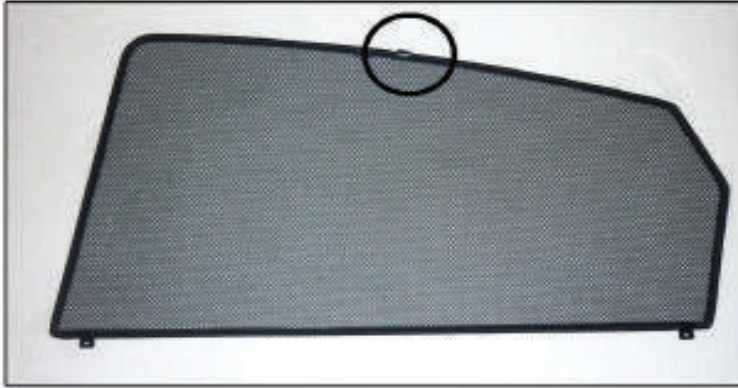

Installation Manual

TOYOTA PRIUS 5DR
TOY-PRIU-5-B-18

COMPONENTS INCLUDED

CL-M12 x 4

CL-M02 x 2

Installation

TOYOTA PRIUS 5DR
TOY-PRIU-5-B-18

SIDE SHADE INSTALLATION