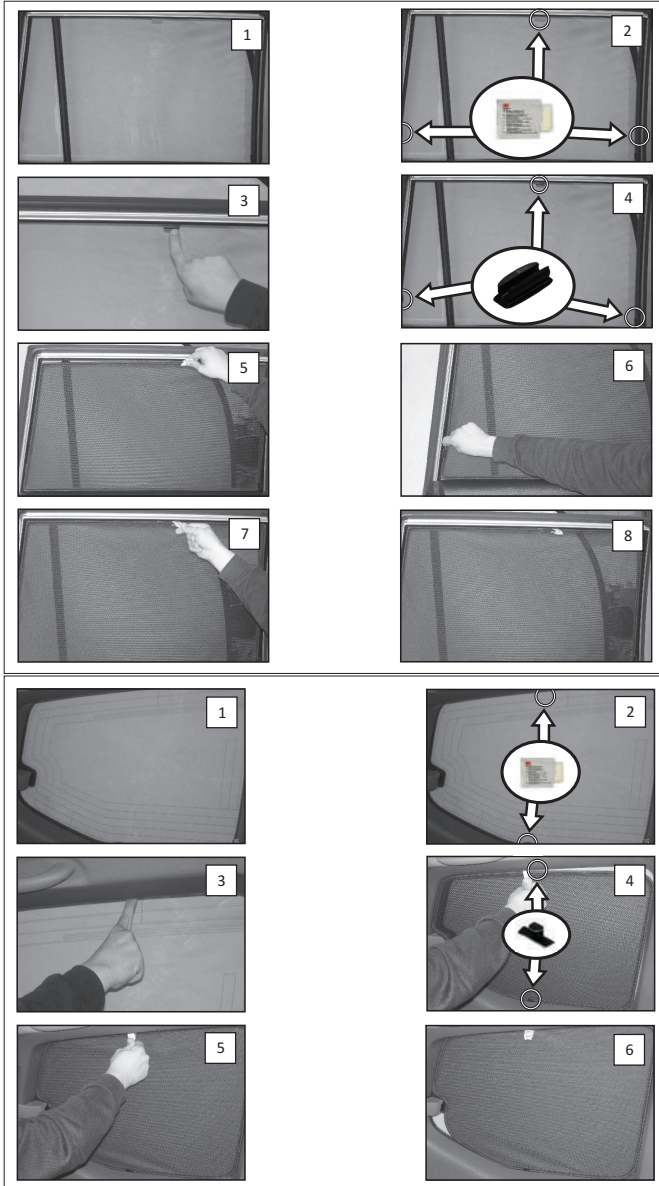

Installation Manual

TOYOTA LAND CRUISER 5DR
TOY-LNCR-5-A

COMPONENTS INCLUDED

FIXING CLIPS

CL-P01 x 6

CL-P02 x 4

CL-M04 x 2

CL-M02 x 4

CL-W01 x 1

Installation

TOYOTA LAND CRUISER 5DR

TOY-LNCR-5-A

SIDE SHADE INSTALLATION

Installation

TOYOTA LAND CRUISER 5DR
TOY-LNCR-5-A

TAILGATE SHADE INSTALLATION