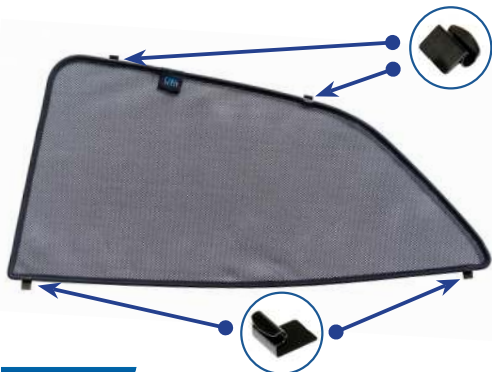

Side Shade Installation

STEP 1